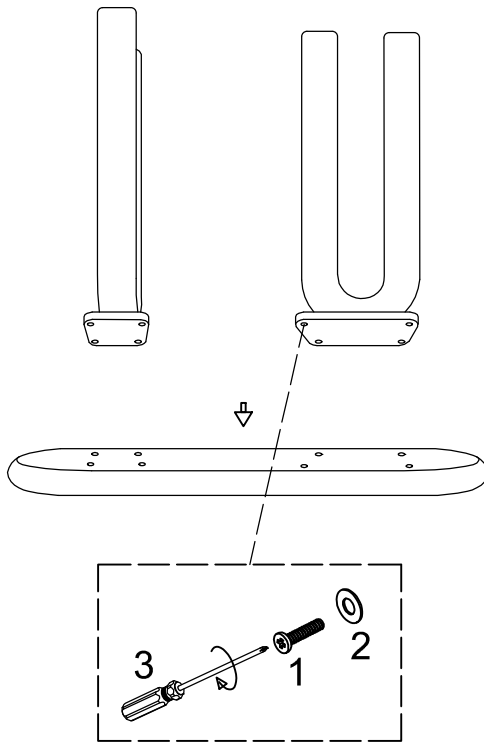

71256

Console Table Eliano Orange 120x80cm

KARE
DESIGN

Assembly Instruction

Figure 1

Figure 2

Parts Details

Part No		QTY
A		1PC
B		1PC
C		1PC
1	 M6*30	8PCS
2	 φ6*φ20	8PCS
3		1PC