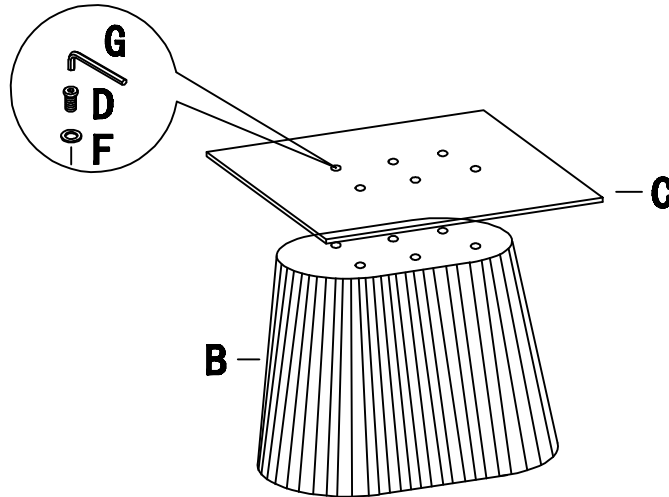

Art. 71425 - Table Alma 180x90cm

KARE
DESIGN

30min

APPROXIMATE ASSEMBLY TIME

2 PERSONS ASSEMBLY

FLOOR AREA
3.5M x 3.5M

REQUIRED ASSEMBLY SPACE

HARDWARE LIST

			 M8*25	 M8*35	 M8	 #5
Ax1	Bx1	Cx1	Dx6	Ex4	Fx10	Gx1

STEP

1

2