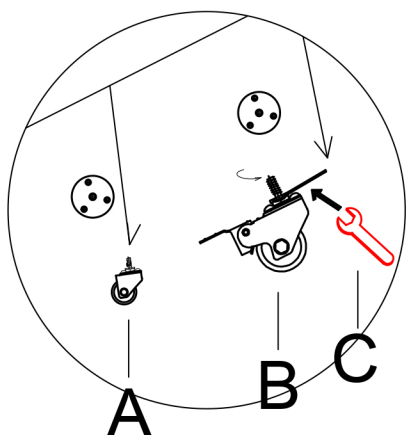

71468

KARE DESIGN

Bar Cabinet Small Globetrotter

A  2x

B  2x

C  1x