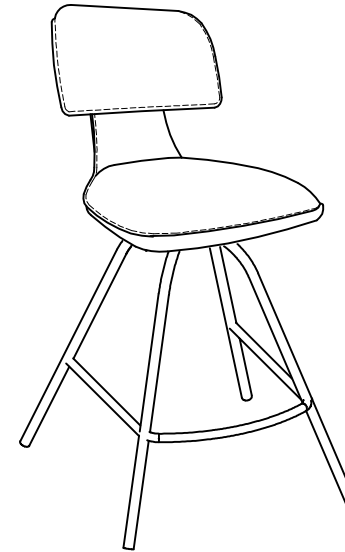

# 71515-Swivel Chair Helli

**KARE**  
DESIGN

PIECE	DESCRIPTION	PICIURE	QUANTITY
A	LEG		1
B	SEAT		1
C	BOLT	 M6X20	2
D	BOLT	 M6X16	2
E	WASHER	 Ø18XØ6	4
F	ALLEN KEY	 4#	1

1