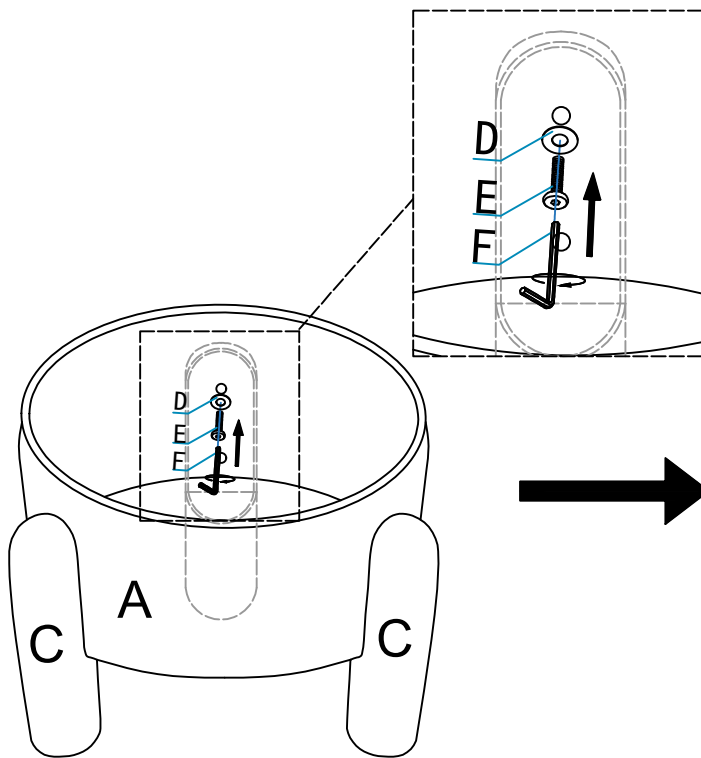

ITEM NO.71558
Stool Storage Orange Ø54cm

A×1

B×1

C×4

KARE
DESIGN

D×8

E×8

F×1

1 PERSON
ASSEMBLY

ABOUT
10MIN.
ASSEMBLY