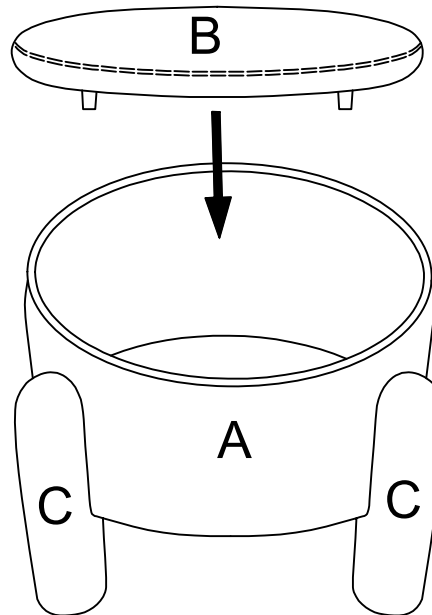

ITEM NO.71558
Stool Storage Orange Ø54cm

A×1

B×1

C×4

KARE
DESIGN

D×8

E×8

F×1

1 PERSON
ASSEMBLY

ABOUT
10MIN.
ASSEMBLY