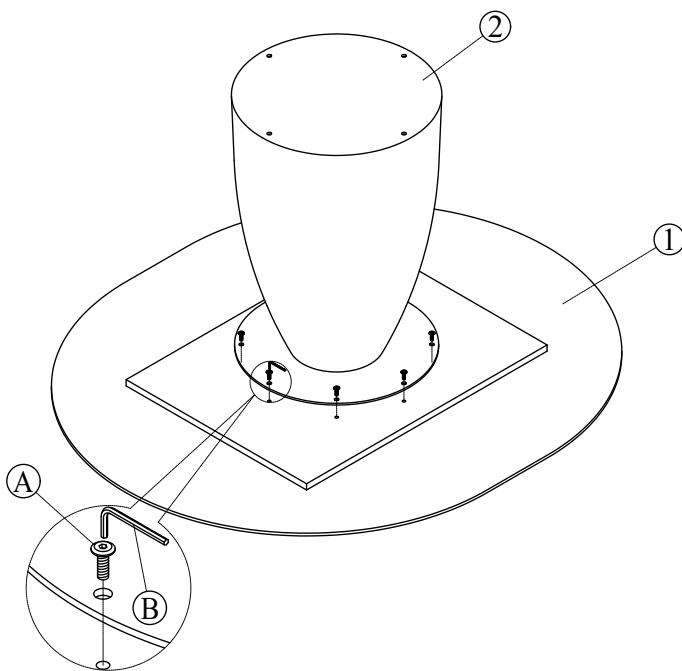

71587 - Table Terry 140*120 CM

KARE
DESIGN

1. -1 Pc

2. -1 Pc

FITTINGS

A -8 Pcs

B -1 Pc

C- Not Included