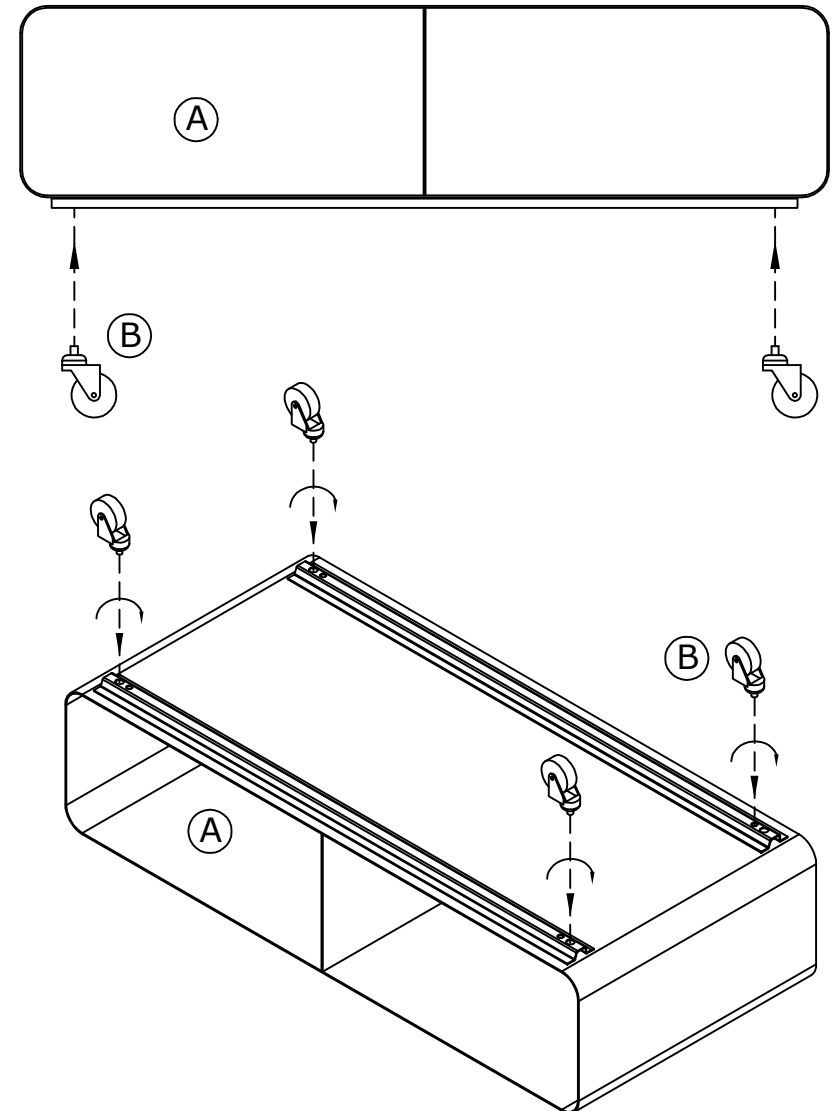

71646 Lowboard Lounge M Move Berry 90x30cm

KARE
DESIGN

1x

A

4x

B

1 PERSON
ASSEMBLY

ABOUT
3 MIN.
ASSEMBLY