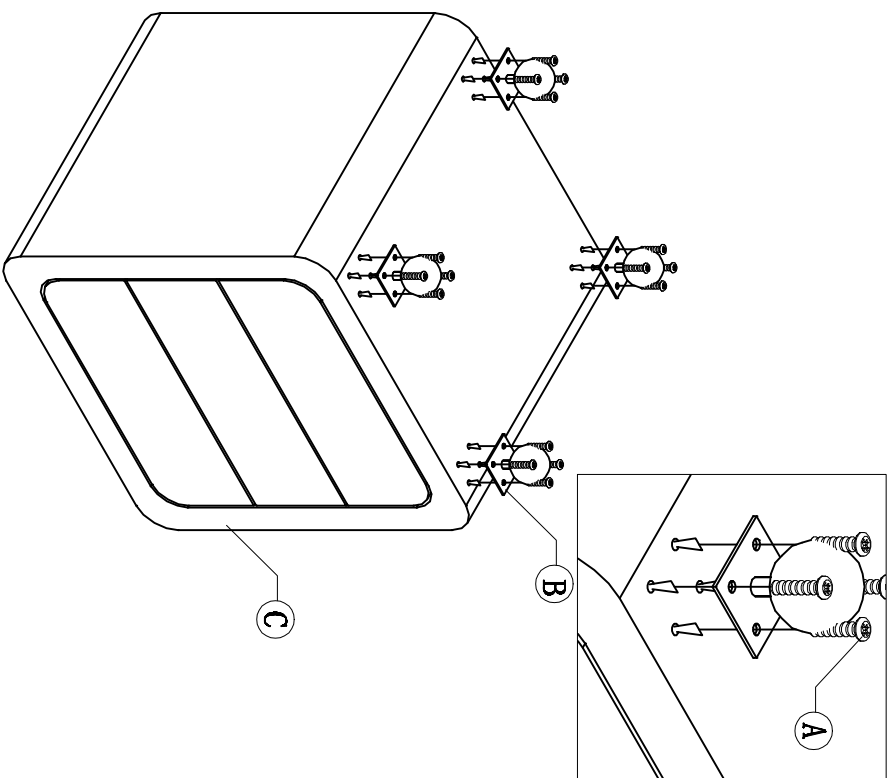

75020 WHITE CLUB ROLLCONTAINER 3-SCHUB 40*45*49

STEP1

STEP2

A		ø6*14	16pcs
B		50*50	4pcs
C			1pcs