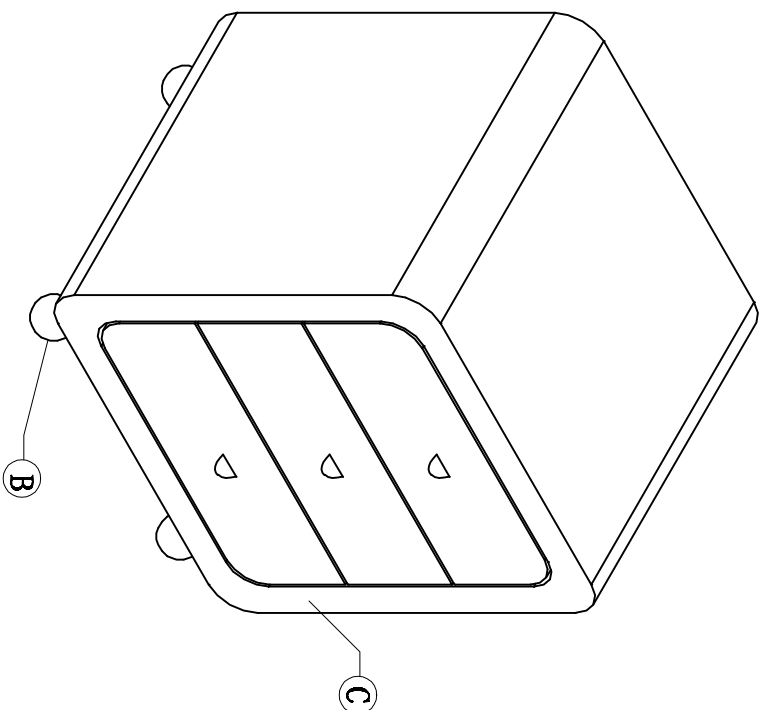

75020 WHITE CLUB ROLLCONTAINER 3-SCHUB 40*45*49

STEP1

STEP2

A		ø6*14	16pcs
B		50*50	4pcs
C			1pcs