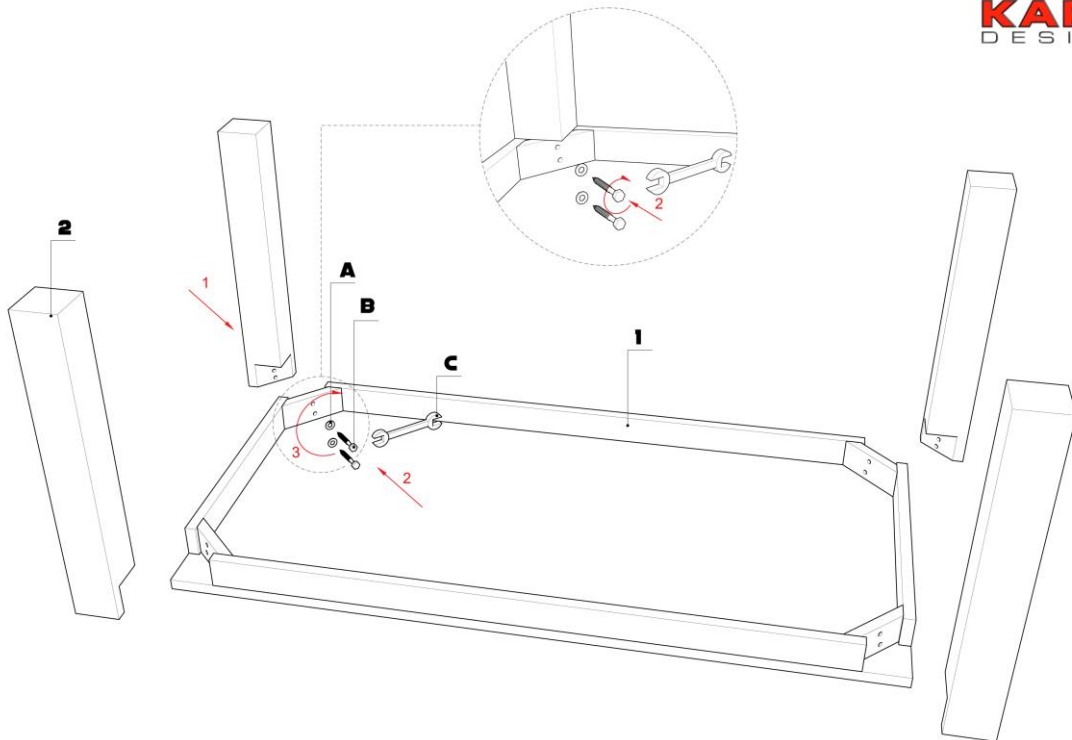

KARE

DESIGN

Item No. : 75063

Description : WOODEN DINNING TABLE 160x76x80 cm

ENCLOSED SPANNER WITH THIS TABLE FOR TIGHTENING LEGS.

75063

Authentico Table 160x80

KARE
DESIGN

KARE
DESIGN

75063

Authentico Table 160x80