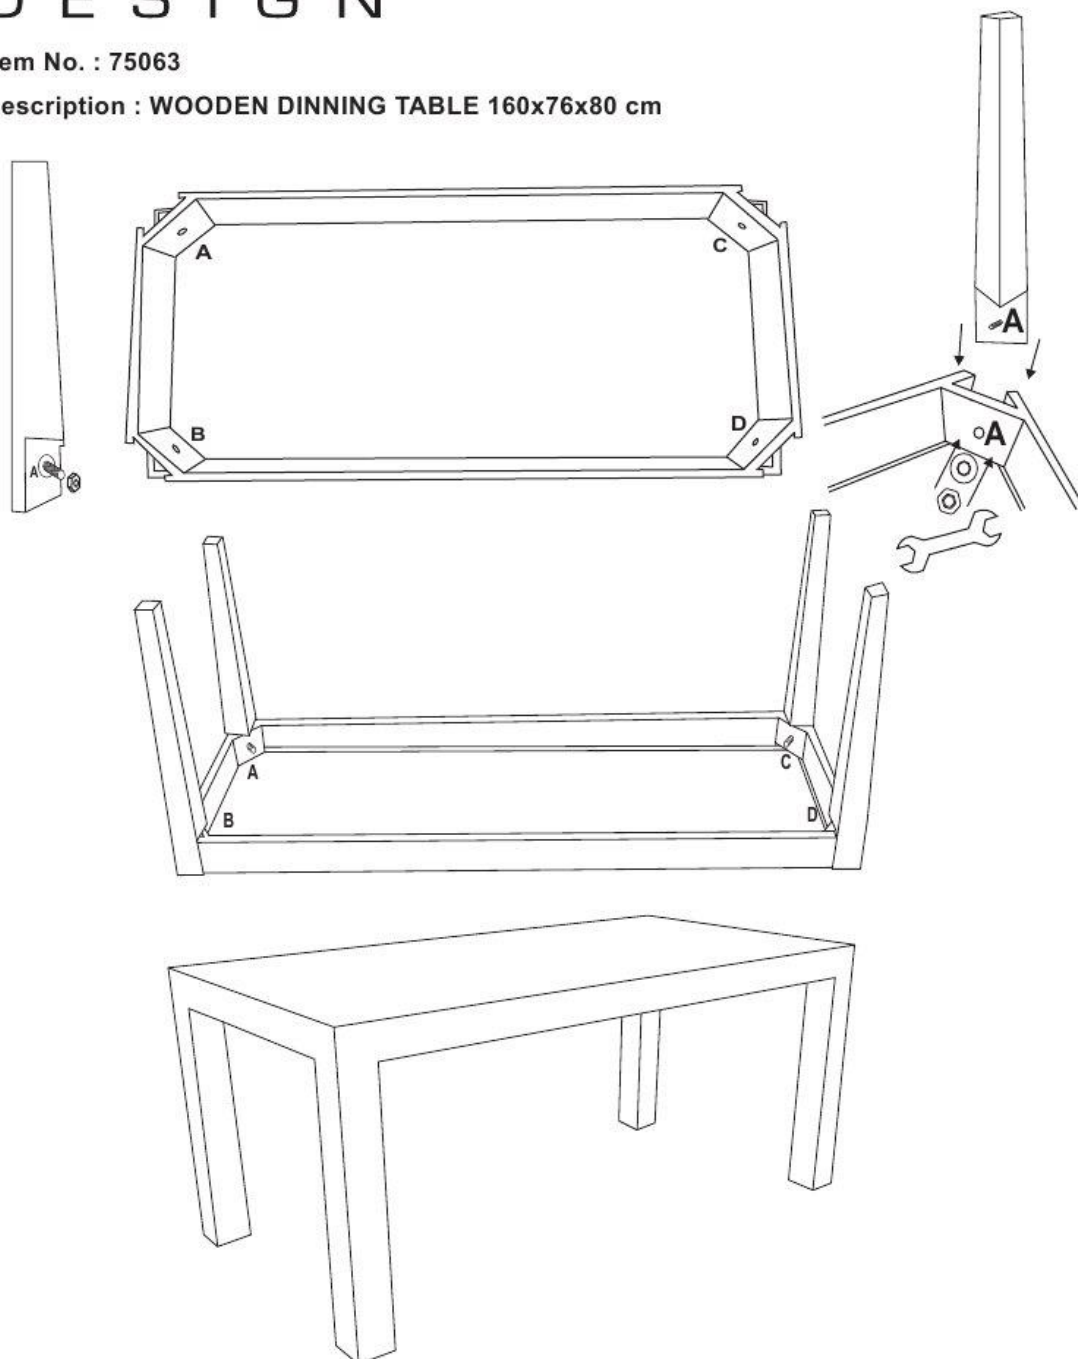

KARE

DESIGN

Item No. : 75063

Description : WOODEN DINNING TABLE 160x76x80 cm

ENCLOSED SPANNER WITH THIS TABLE FOR TIGHTENING LEGS.

75063

Authentico Table 160x80

KARE
DESIGN

KARE
DESIGN

75063

Authentico Table 160x80