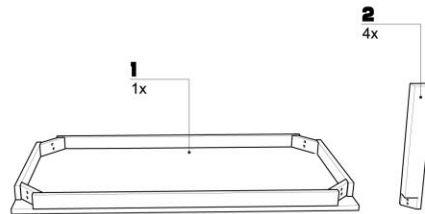

KARE

DESIGN

Item No. : 75063

Description : WOODEN DINNING TABLE 160x76x80 cm

ENCLOSED SPANNER WITH THIS TABLE FOR TIGHTENING LEGS.

75063

Authentico Table 160x80

KARE
DESIGN