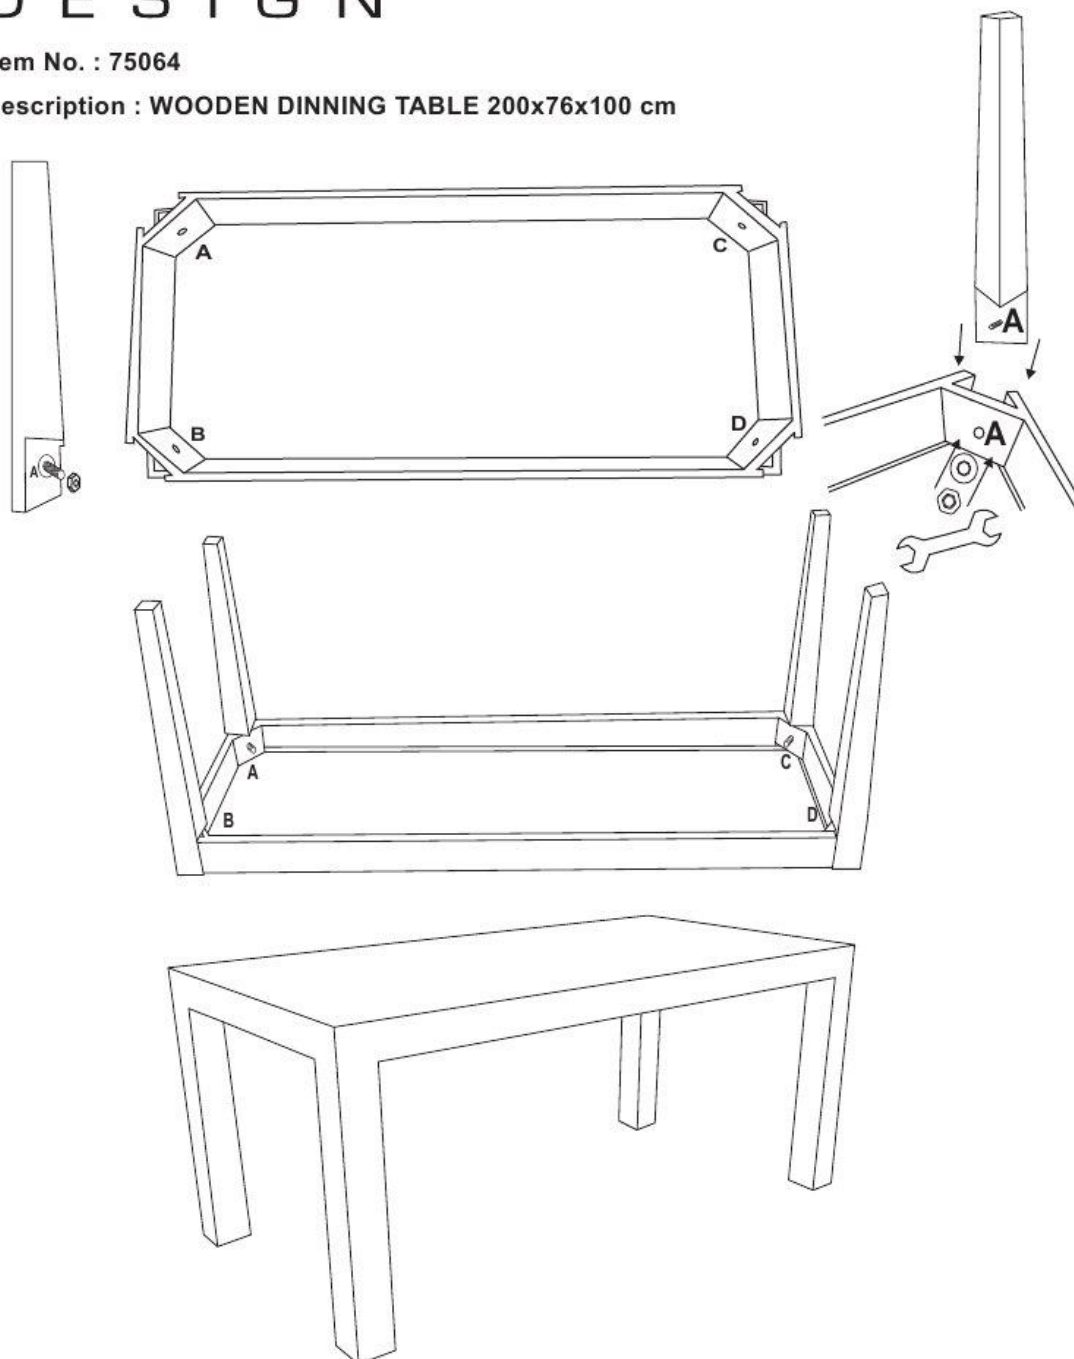

KARE

DESIGN

Item No. : 75064

Description : WOODEN DINNING TABLE 200x76x100 cm

ENCLOSED SPANNER WITH THIS TABLE FOR TIGHTENING LEGS.