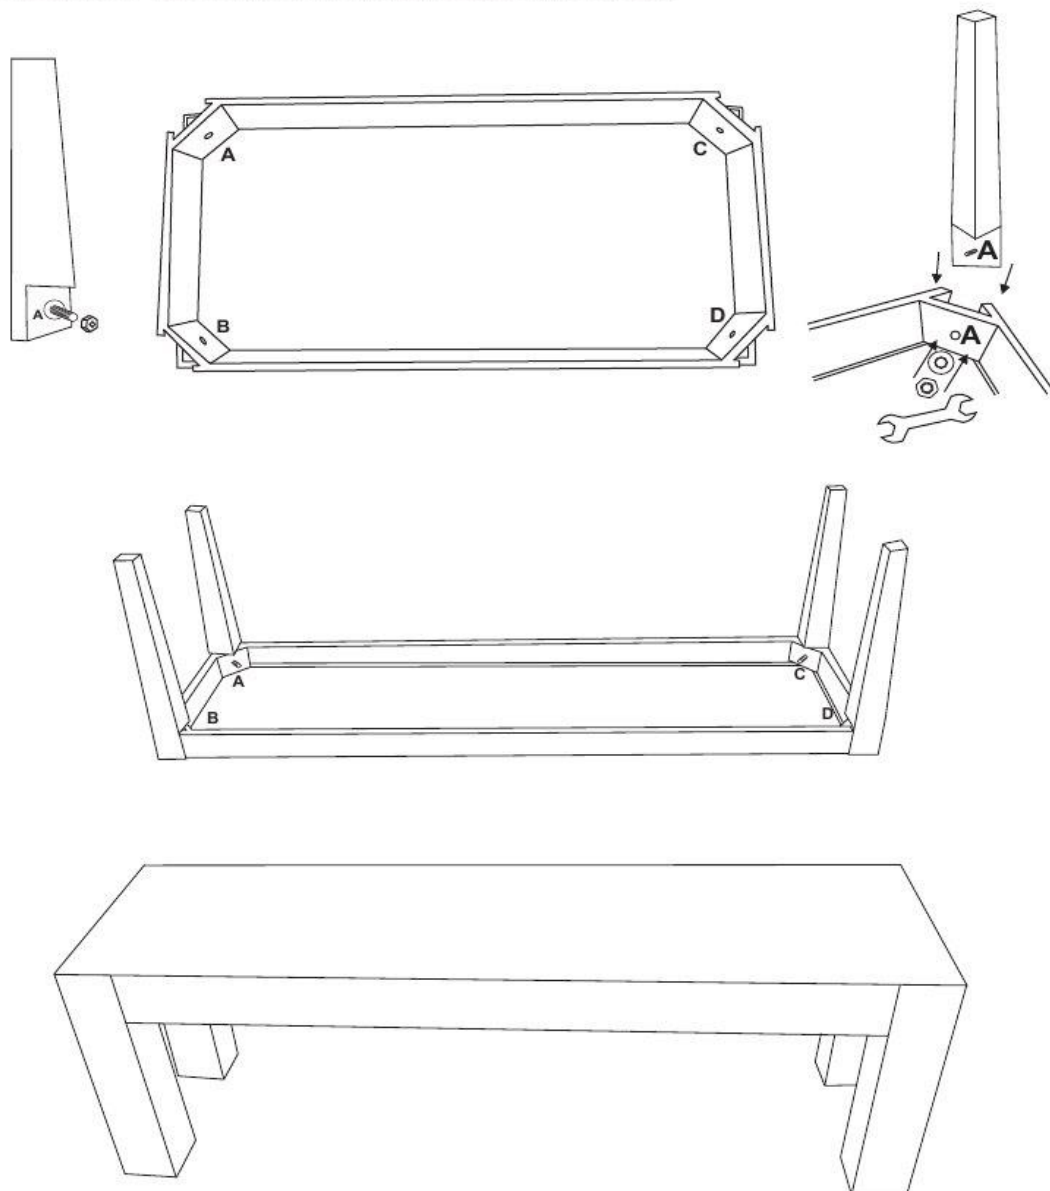

KARE DESIGN

Item No. : 75084

Description : WOODEN DINNING BENCH 160X45X40 cm

ENCLOSED SPANNER WITH THIS TABLE FOR TIGHTENING LEGS.