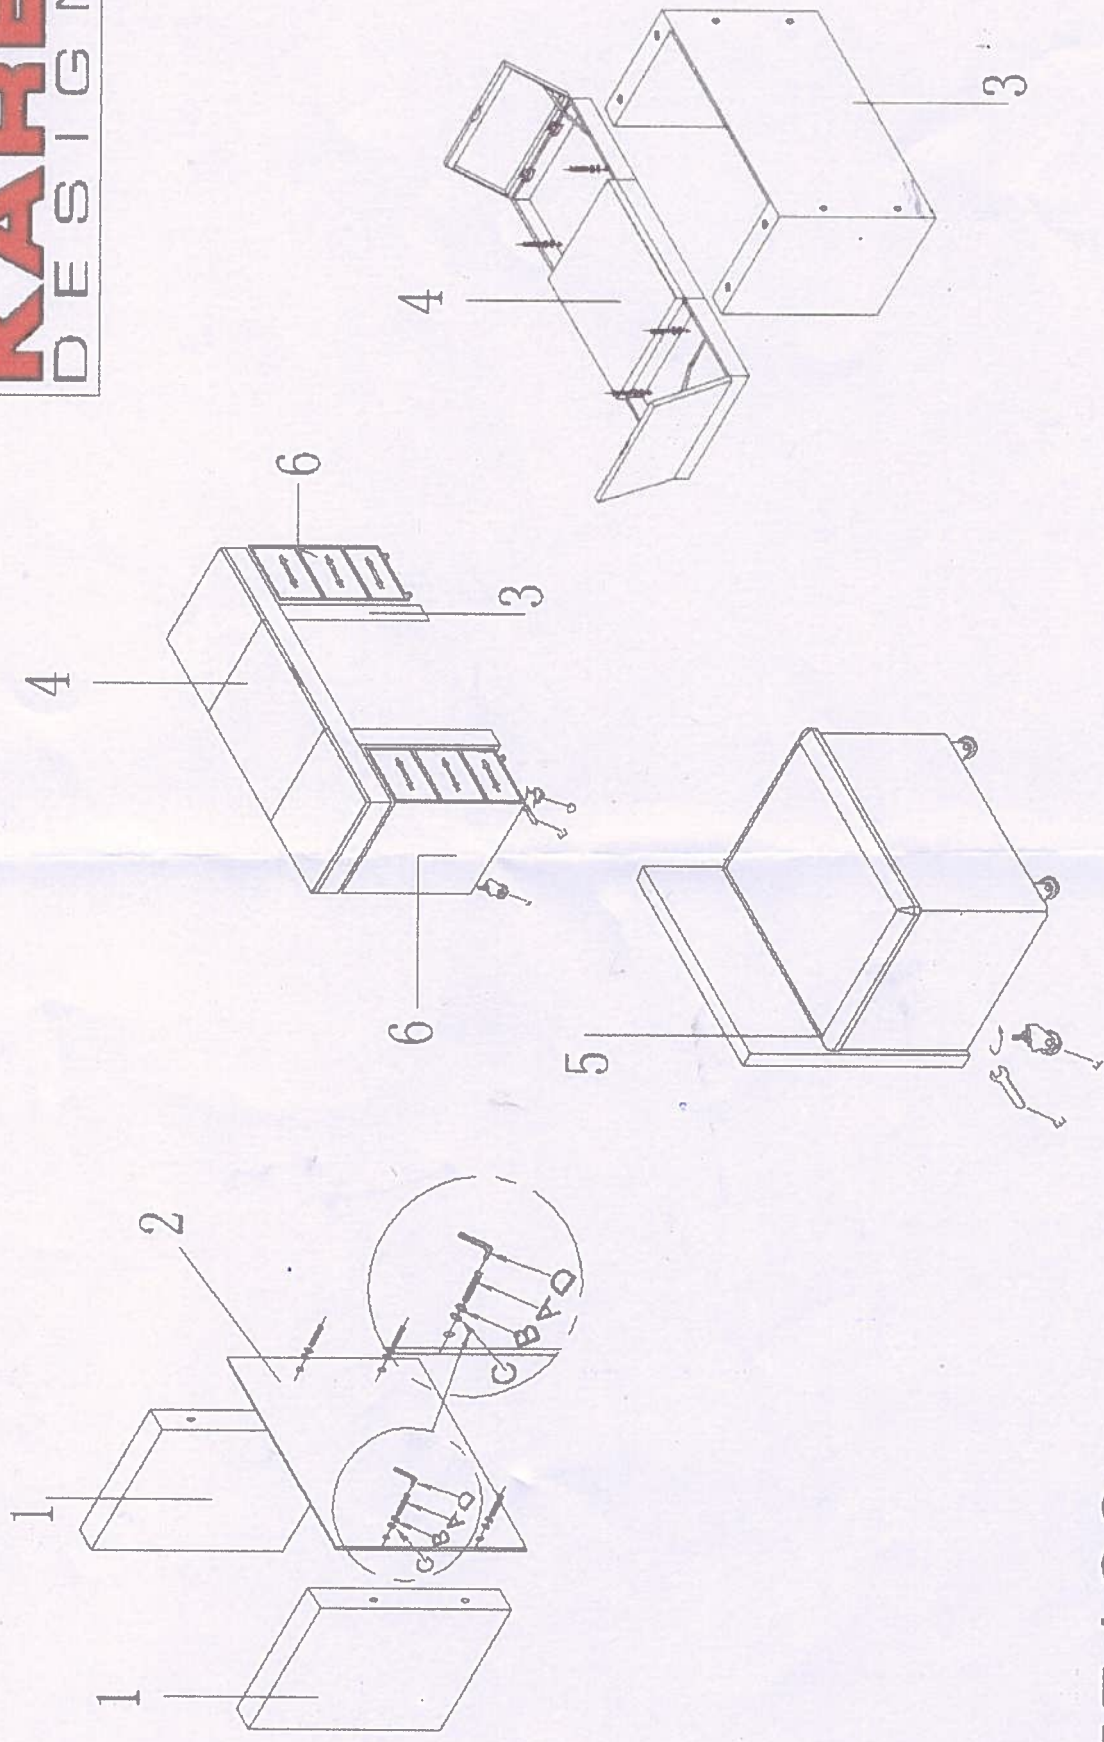

KARE
DESIGN

75168 Make Up Combination Diva White