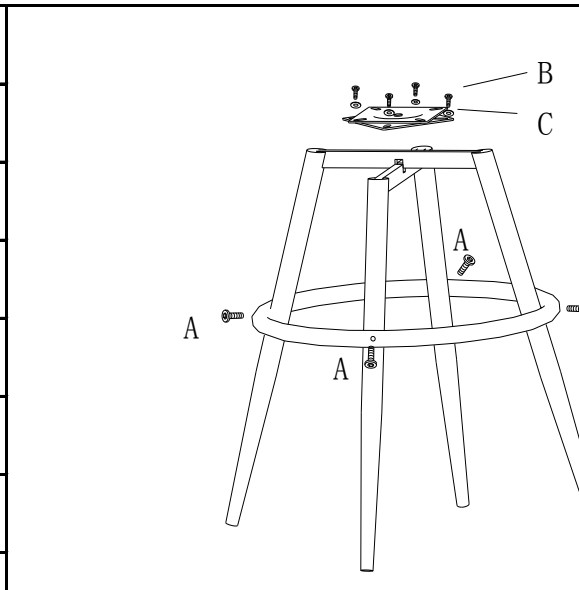

Do not tighten any screws until item is fully assembled

ITEM NO. :75205 /75901 BARHOCKER LADY ROCK

A		4PCS 1/4*1-1/4"
B		8PCS 1/4*1/2"
C		8PCS
D		4PCS
E		4PCS
F		1PC
G		1PC
1		1PC
2		1PC
3		1PC
4		1PC
5		1PC

led