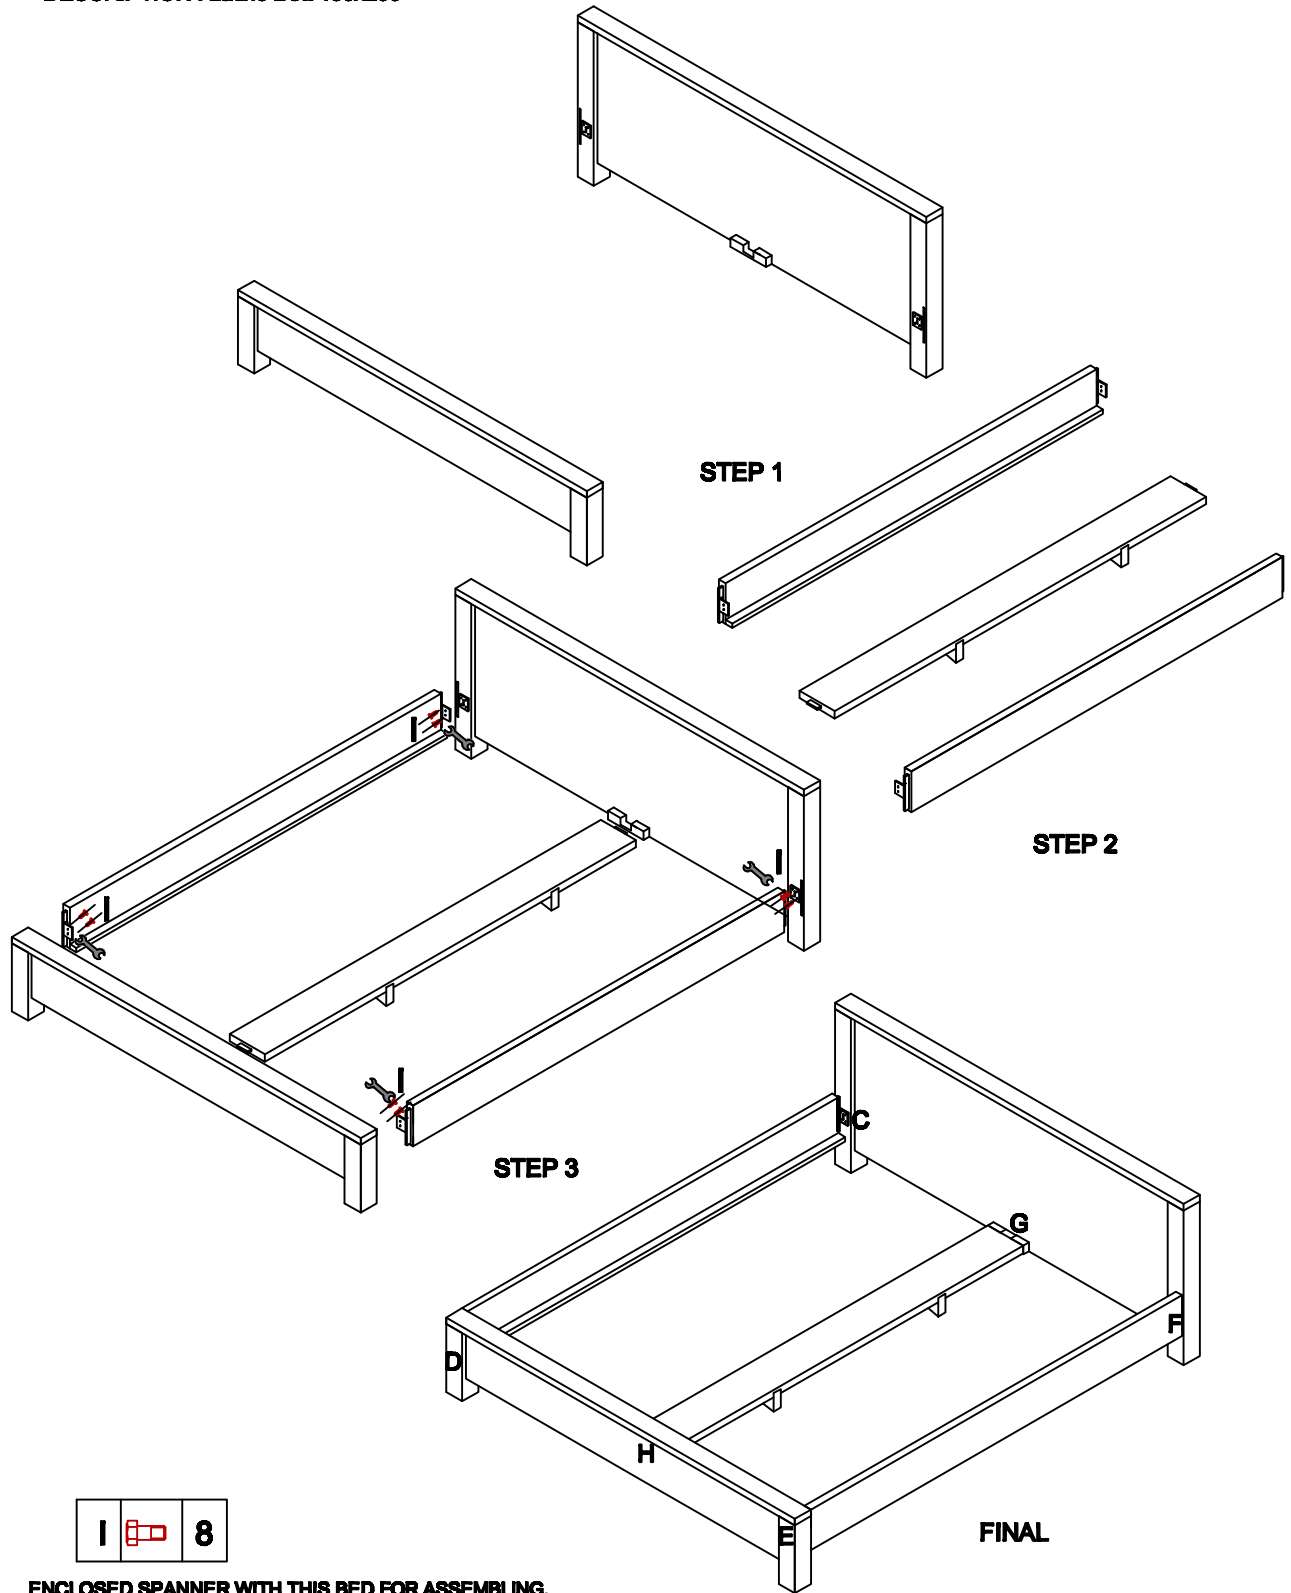

KARE DESIGN

ITEM NO. : 75276

DESCRIPTION : Latino Bett 180x200

I  8

ENCLOSED SPANNER WITH THIS BED FOR ASSEMBLING.