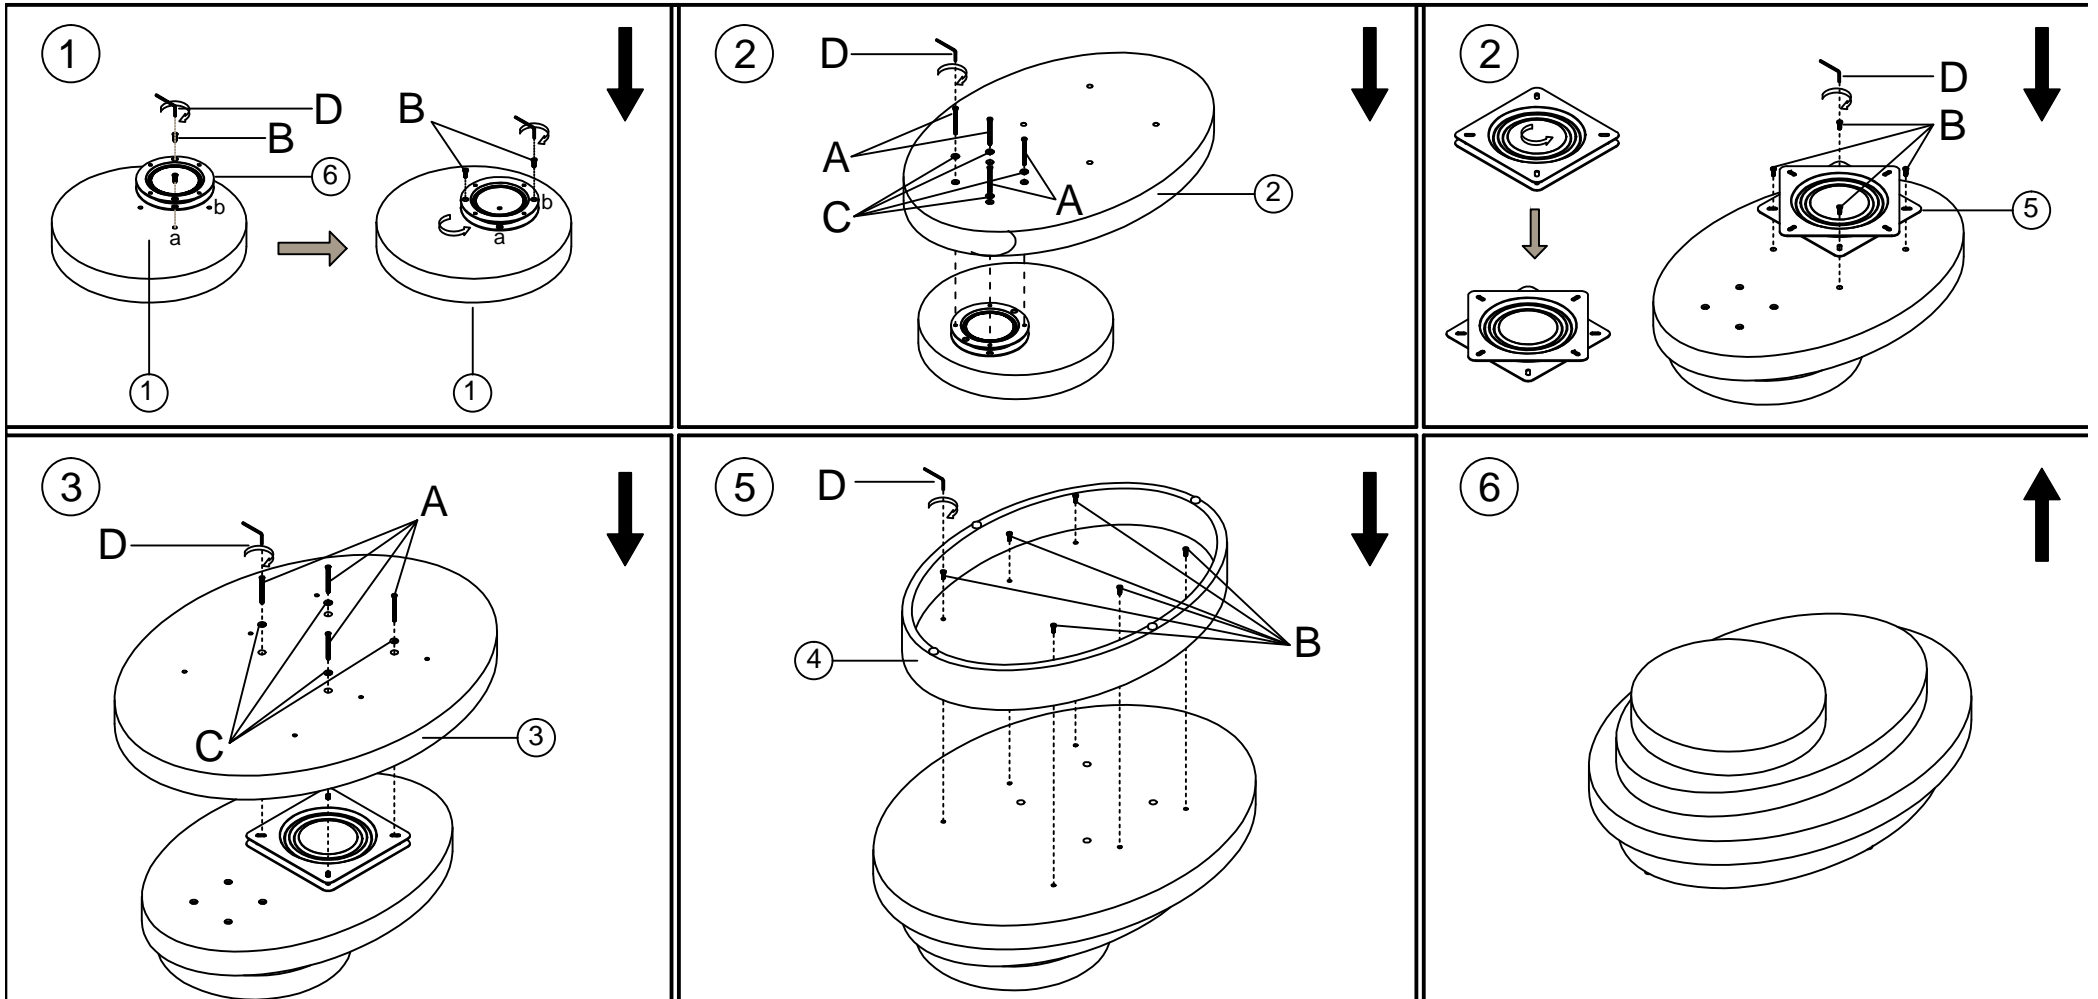

78427

Coffee Table Horizon 90x65cm

KARE
DESIGN

①	②	③	④	⑤	⑥					A	B	C	D
x1	x1	x1	x1	x1	x1					x8	x14	x8	x1