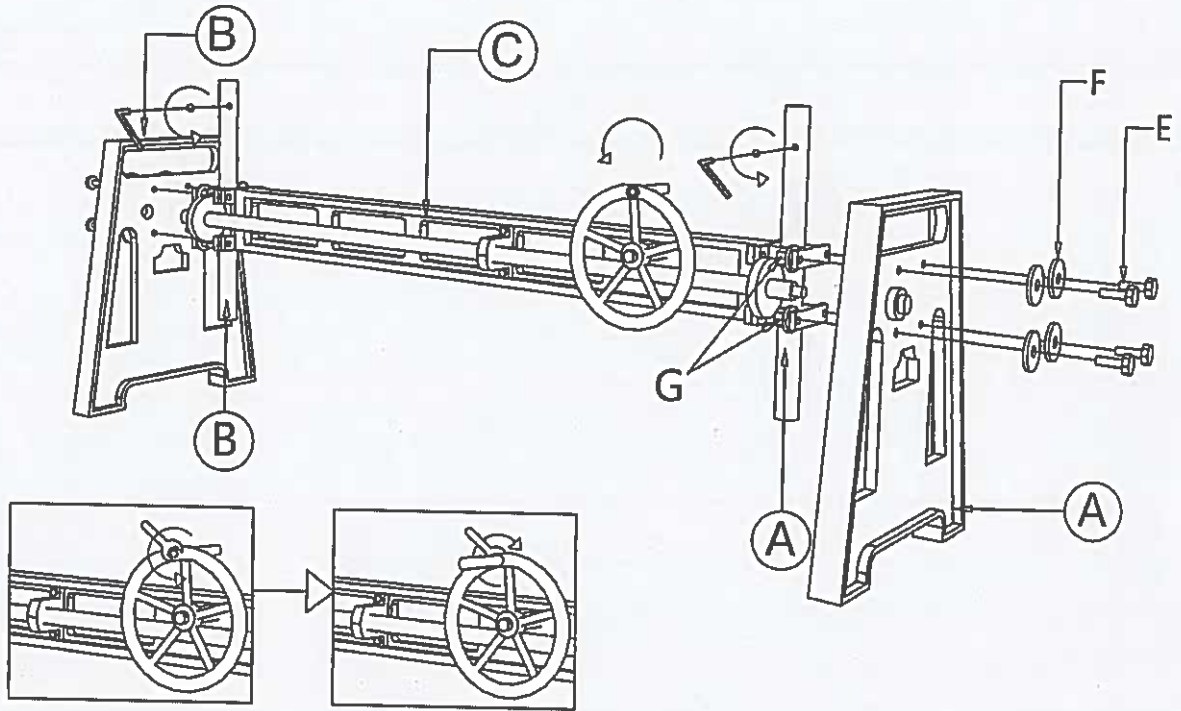

78823 Table steamboat 160 X 80 cm

78823 Table steamboat 160 X 80 cm