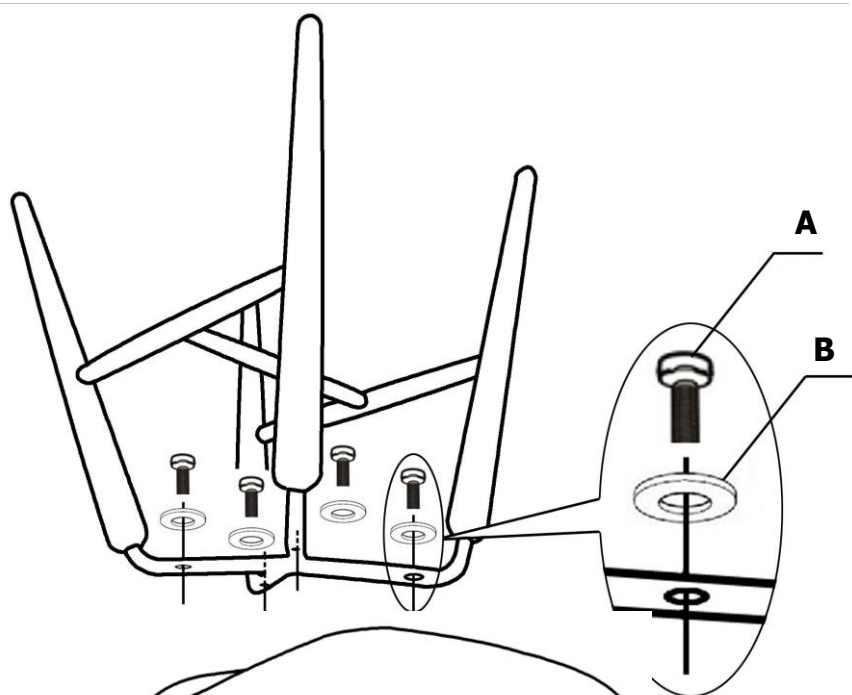

78933 - Chair Forum Wood White

78934 - Chair Forum Wood Red

78935 - Chair Forum Wood Yellow

KARE
DESIGN

①

②

NO.	A	B	C
TYPE			
SINE	M6x23	Ø13x2	M6
QTY	4	4	1