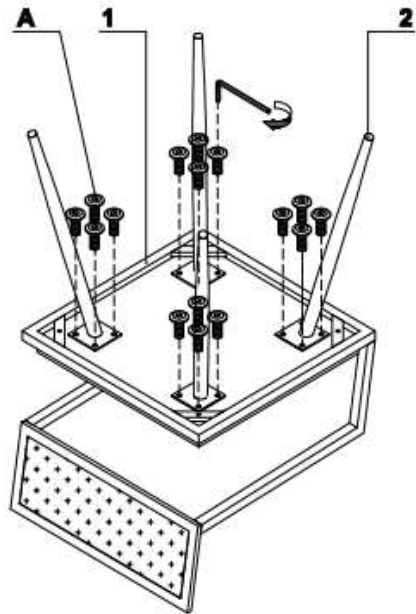

# 79570 Arm Chair Jazz

**KARE**  
DESIGN

A  M8\*20= 16x

**KARE**  
DESIGN

**79570** Arm Chair Jazz