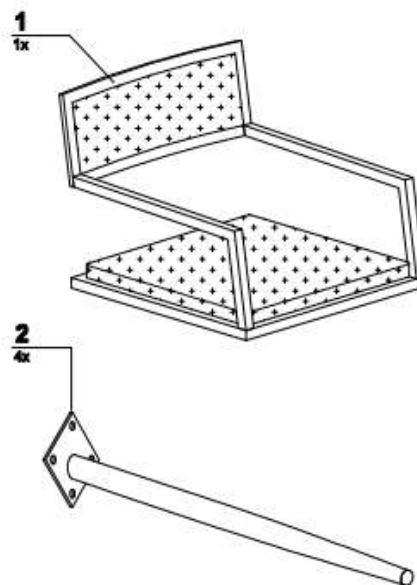

# 79570 Arm Chair Jazz

**KARE**  
DESIGN

A  M8\*20= 16x

**KARE**  
DESIGN

**79570** Arm Chair Jazz