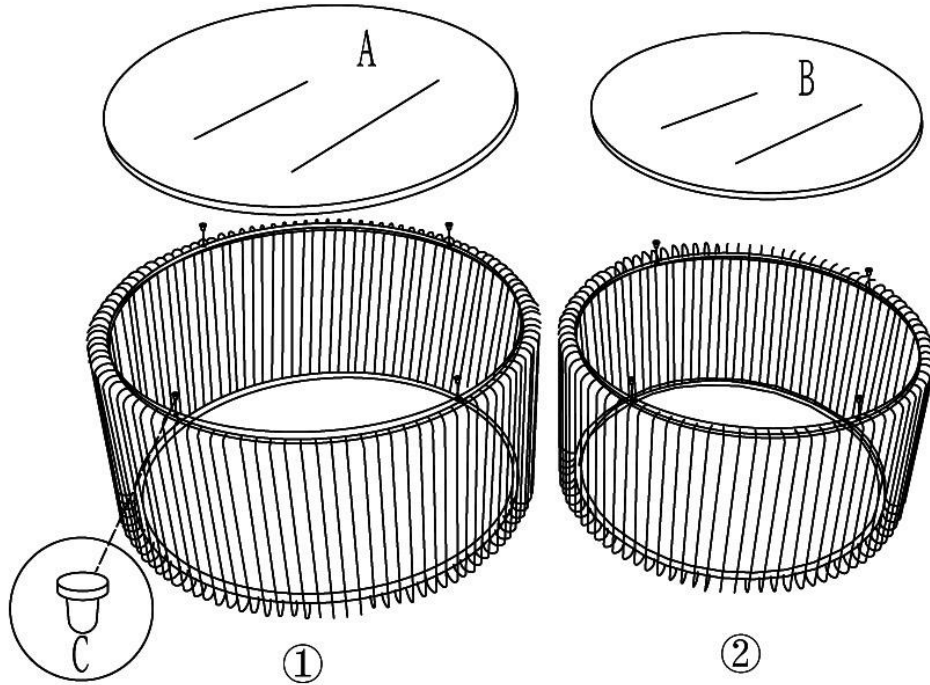

79577 Coffee Table Wire Black (2/Set)

STEP 1

STEP 2

NO.	①	②	A	B	C
TYPE					
QTY	1 PCS	1 PCS	1 PCS	1 PCS	8 PCS