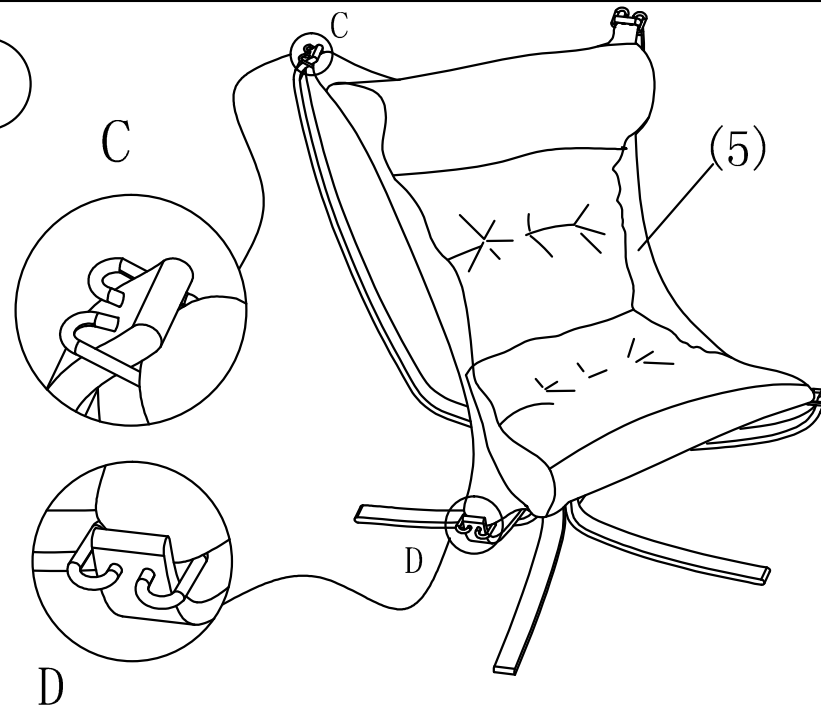

# 80007-Chair Stool Washington Brown

**KARE**  
DESIGN

1

2

(1) X2

(2) X2

(3) X1

(4) X4

(5) X1

(A) X8 M8X20MM

(B) X1

# 80007-Chair Stool Washington Brown

**KARE**  
DESIGN

1

2

(1) X2

(2) X1

(3) X4

(4) X1