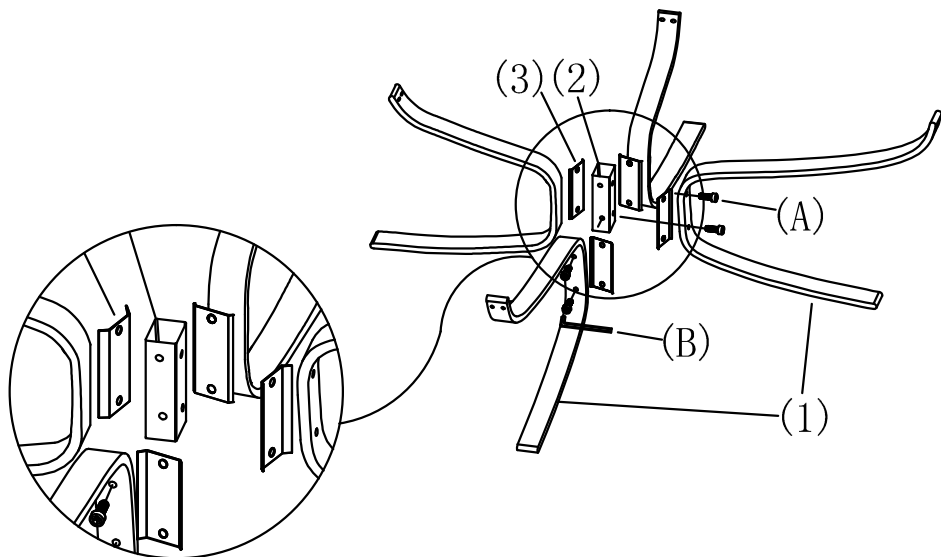

(5) X1

(A) X8 M8X20MM

(B) X1

# 80007-Chair Stool Washington Brown

**KARE**  
DESIGN

1

2

(1) X2

(2) X1

(3) X4

(4) X1

(A) X8 M6X20MM

(B) X1