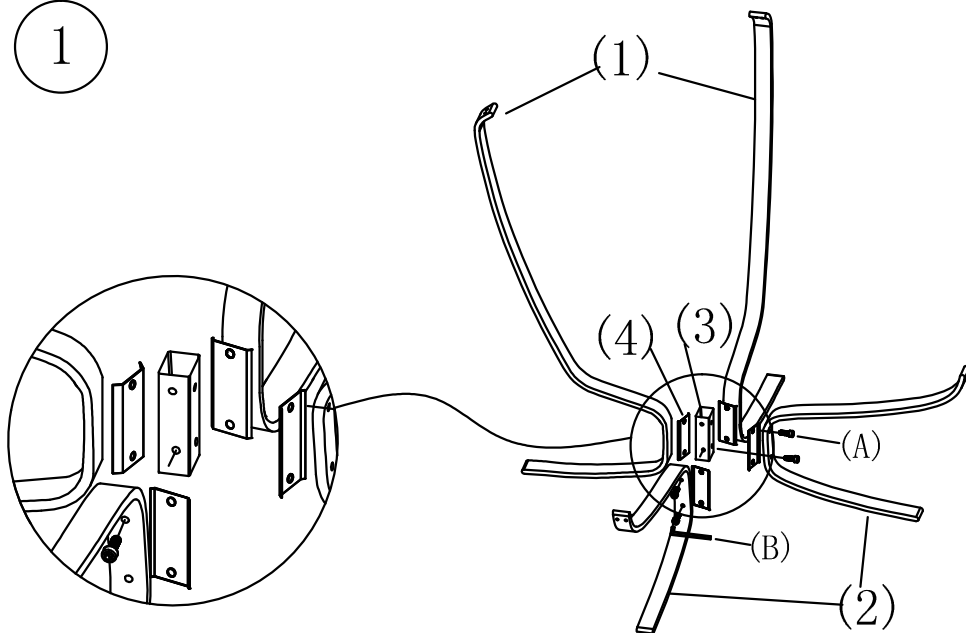

# 80007-Chair Stool Washington Brown

**KARE**  
DESIGN

1

2

(1) X2

(2) X2

(3) X1

(4) X4

(5) X1

(A) X8 M8X20MM

(B) X1

# 80007-Chair Stool Washington Brown

**KARE**  
DESIGN

1

2

(1) X2

(2) X1

(3) X4

(4) X1

(A) X8 M6X20MM

(B) X1