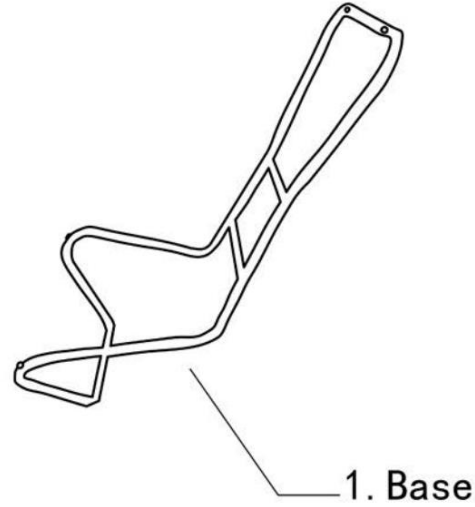

**KARE**  
DESIGN

**80033 — Armchair Granada**

## ASSEMBLY INSTRUCTION

<b>A</b>	Allen key
	 1PC
<b>M6*20</b>	