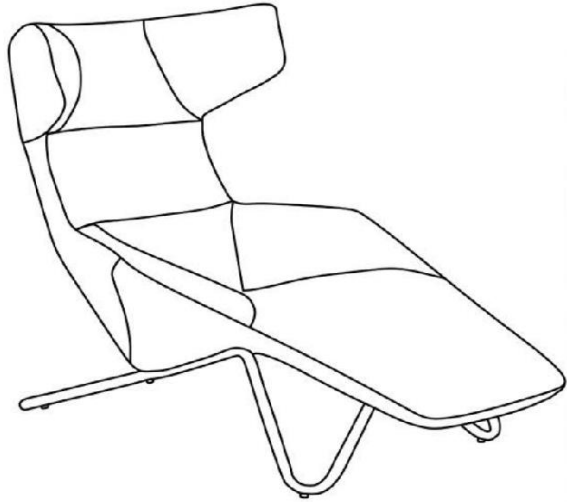

**KARE**  
DESIGN

**80033 — Armchair Granada**

## ASSEMBLY INSTRUCTION

<b>A</b>	Allen key
	 1PC
<b>M6*20</b>	