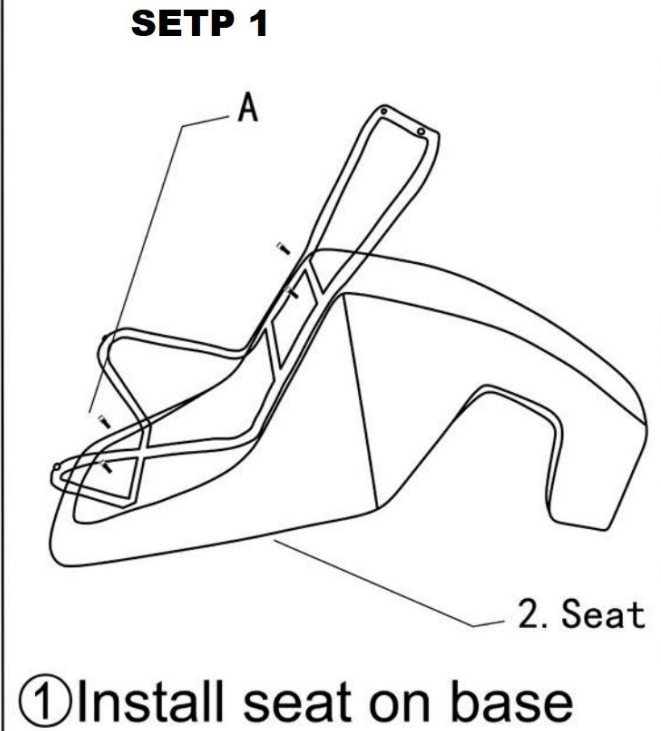

**KARE**  
DESIGN

**80033 — Armchair Granada**

## ASSEMBLY INSTRUCTION

<b>A</b>	Allen key
	 1PC
<b>M6*20</b>	