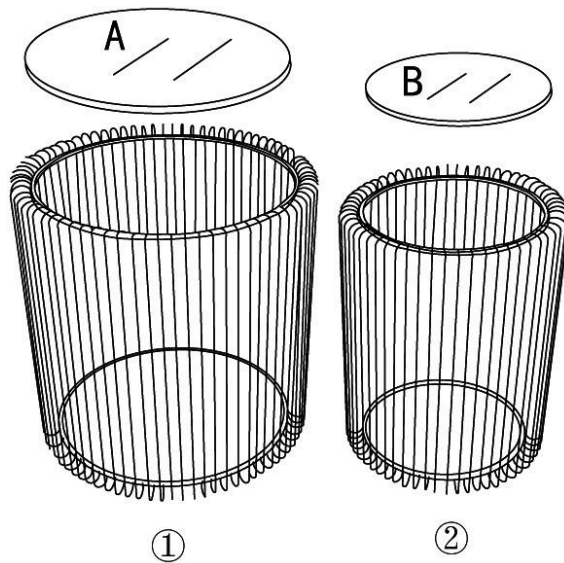

80180 Side Table Wire White (2/Set)

KARE
DESIGN

STEP 1

STEP 2

NO.	①	②	A	B
TYPE				
QTY	1 PCS	1 PCS	1 PCS	1 PCS