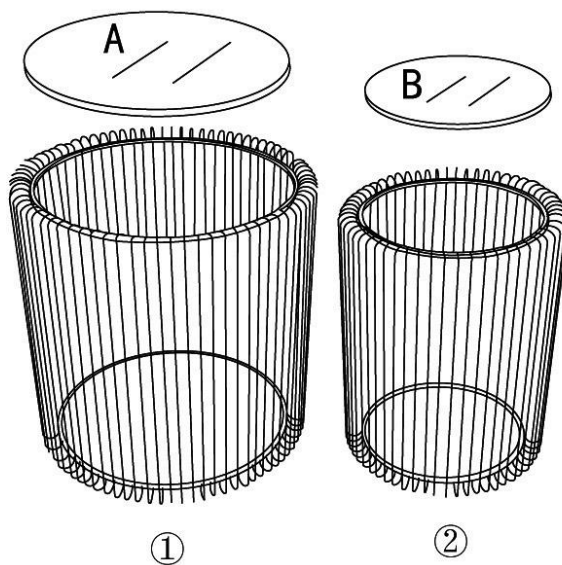

80199 Side Table Wire Copper (2/Set)

KARE
DESIGN

STEP 1

STEP 2

NO.	①	②	A	B
TYPE				
QTY	1 PCS	1 PCS	1 PCS	1 PCS