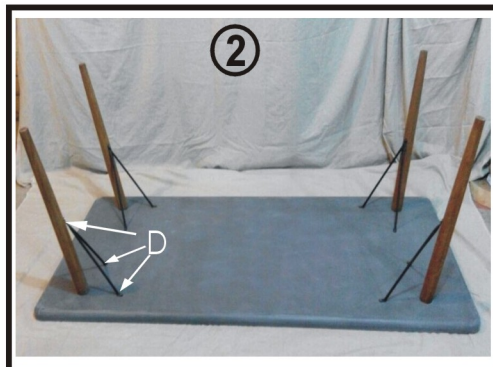

80326

TischXFactory 180x90cm

KARE
DESIGN

A X1PC

B X4PCS

C X4PCS

D X12PCS

E X1PC