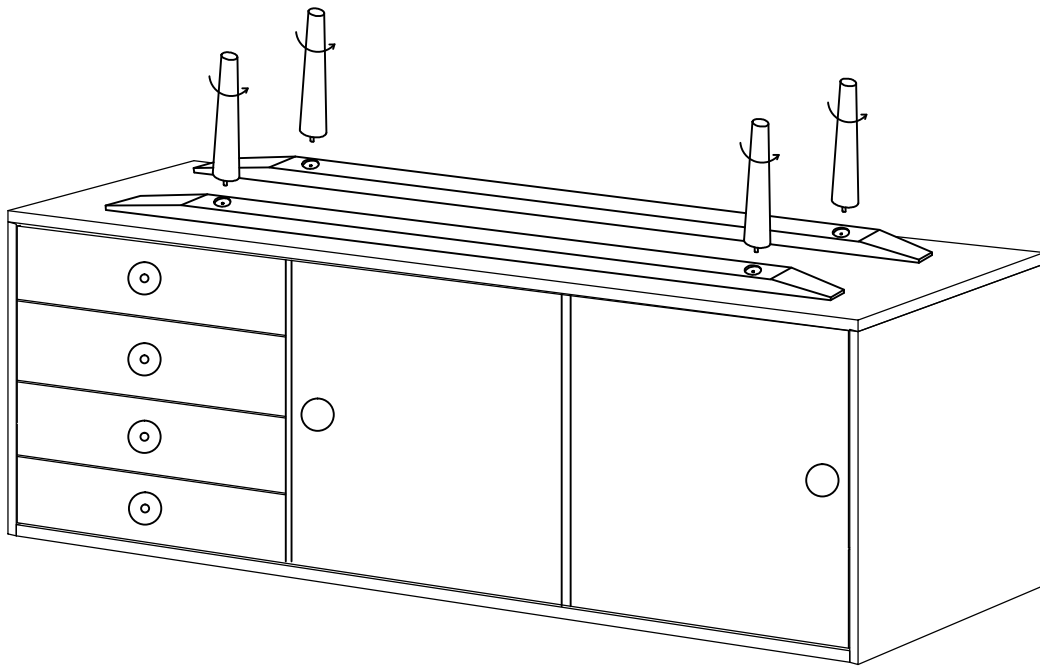

80358

Sideboard Skandi Plain Walnut 4Drw 2 Doors

KARE
DESIGN

KARE
DESIGN

80358

Sideboard Skandi Plain Walnut 4Drw 2 Doors