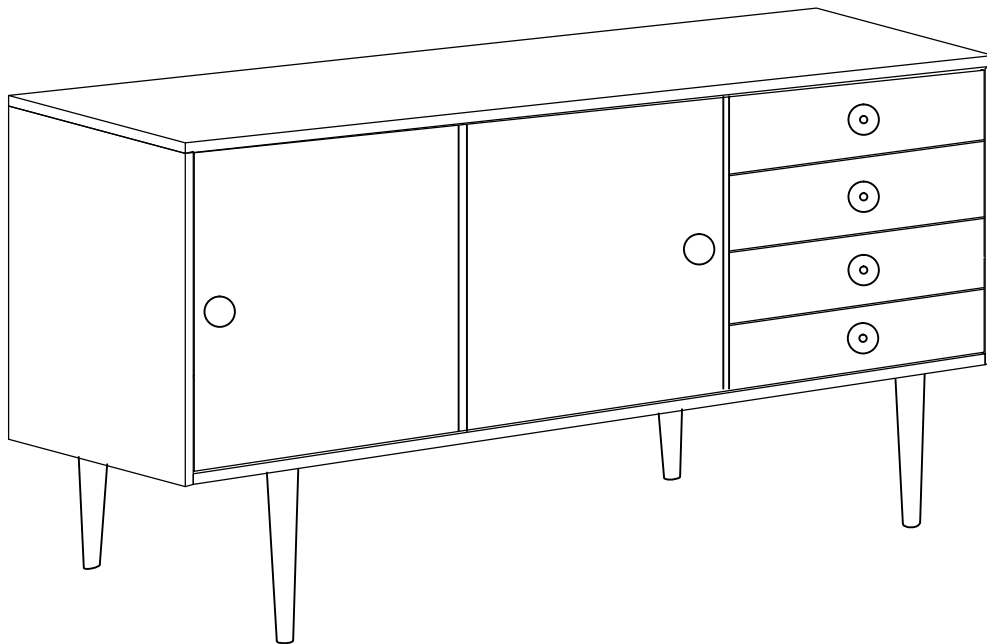

80358

Sideboard Skandi Plain Walnut 4Drw 2 Doors

KARE
DESIGN

KARE
DESIGN

80358

Sideboard Skandi Plain Walnut 4Drw 2 Doors