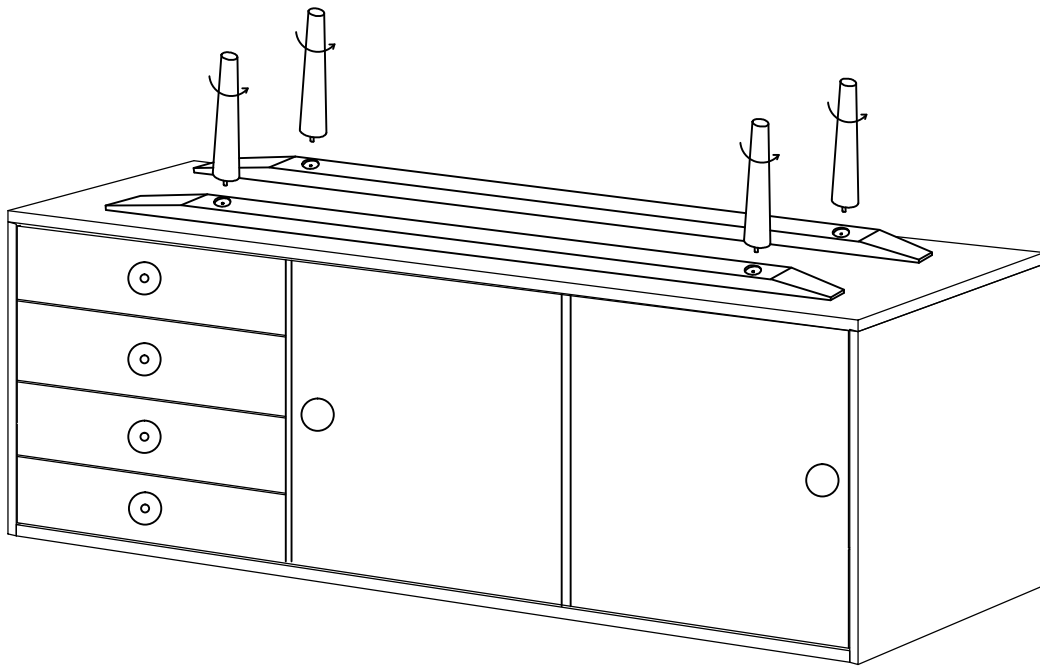

80359

Sideboard Skandi Plain oak 4Drw 2 Doors

KARE
DESIGN

KARE
DESIGN

80359

Sideboard Skandi Plain oak 4Drw 2 Doors