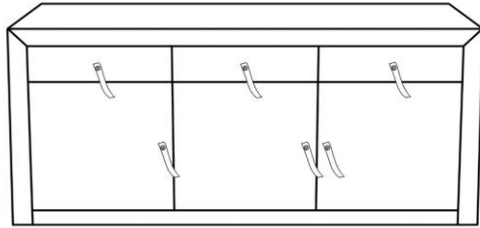

ITEM# 80896 Sideboard Luxury
 ITEM# 80897 Sideboard Luxury Champagne

KARE
 DESIGN

A x1 pc

B x4 pcs

①	 Bolts	8 pcs
②	 Spring Washers	8 pcs
③	 Flat Washers	8 pcs
④	 Allen key	1 pc