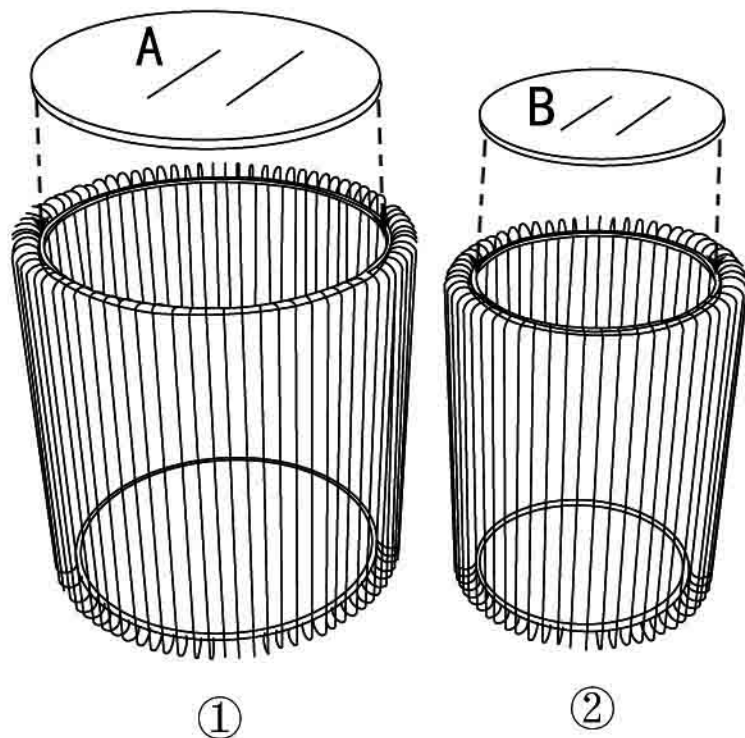

80899 Side Table Wire Silver (2/Set) Φ 44cm

KARE
DESIGN

STEP 1

STEP 2

NO.	①	②	A	B
TYPE				
QTY	1 PCS	1 PCS	1 PCS	1 PCS