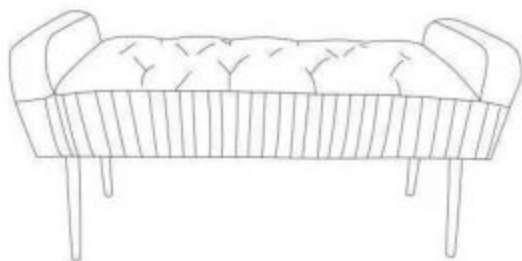

## BENCH LOFTY GREY BLACK

**KARE**  
DESIGN

|  |   |
|--|---|
| <br>Cx1 | <br>Dx16 |
| <br>Ax4 | <br>Ex1  |