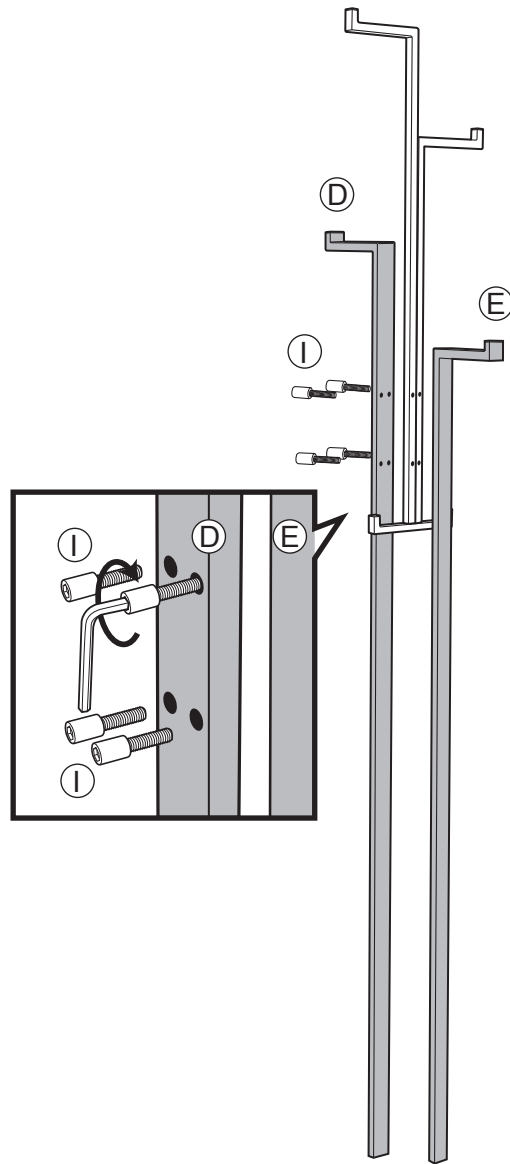

81355 Coat Rack Casino Copper

KARE DESIGN

1

2

3

4