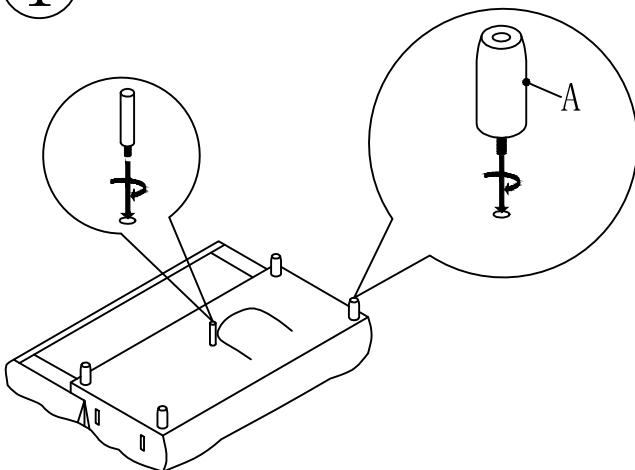

81362

Sofa Bed Texas

KARE DESIGN

20min

APPROXIMATE ASSEMBLY TIME

2 PERSONS ASSEMBLY

FLOOR AREA
2.5M x 2.5M

REQUIRED ASSEMBLY SPACE

HARDWARE LIST

A*4		B*1		C*2	
	ç 65x140		130mm		870*530*350mm

STEP

1