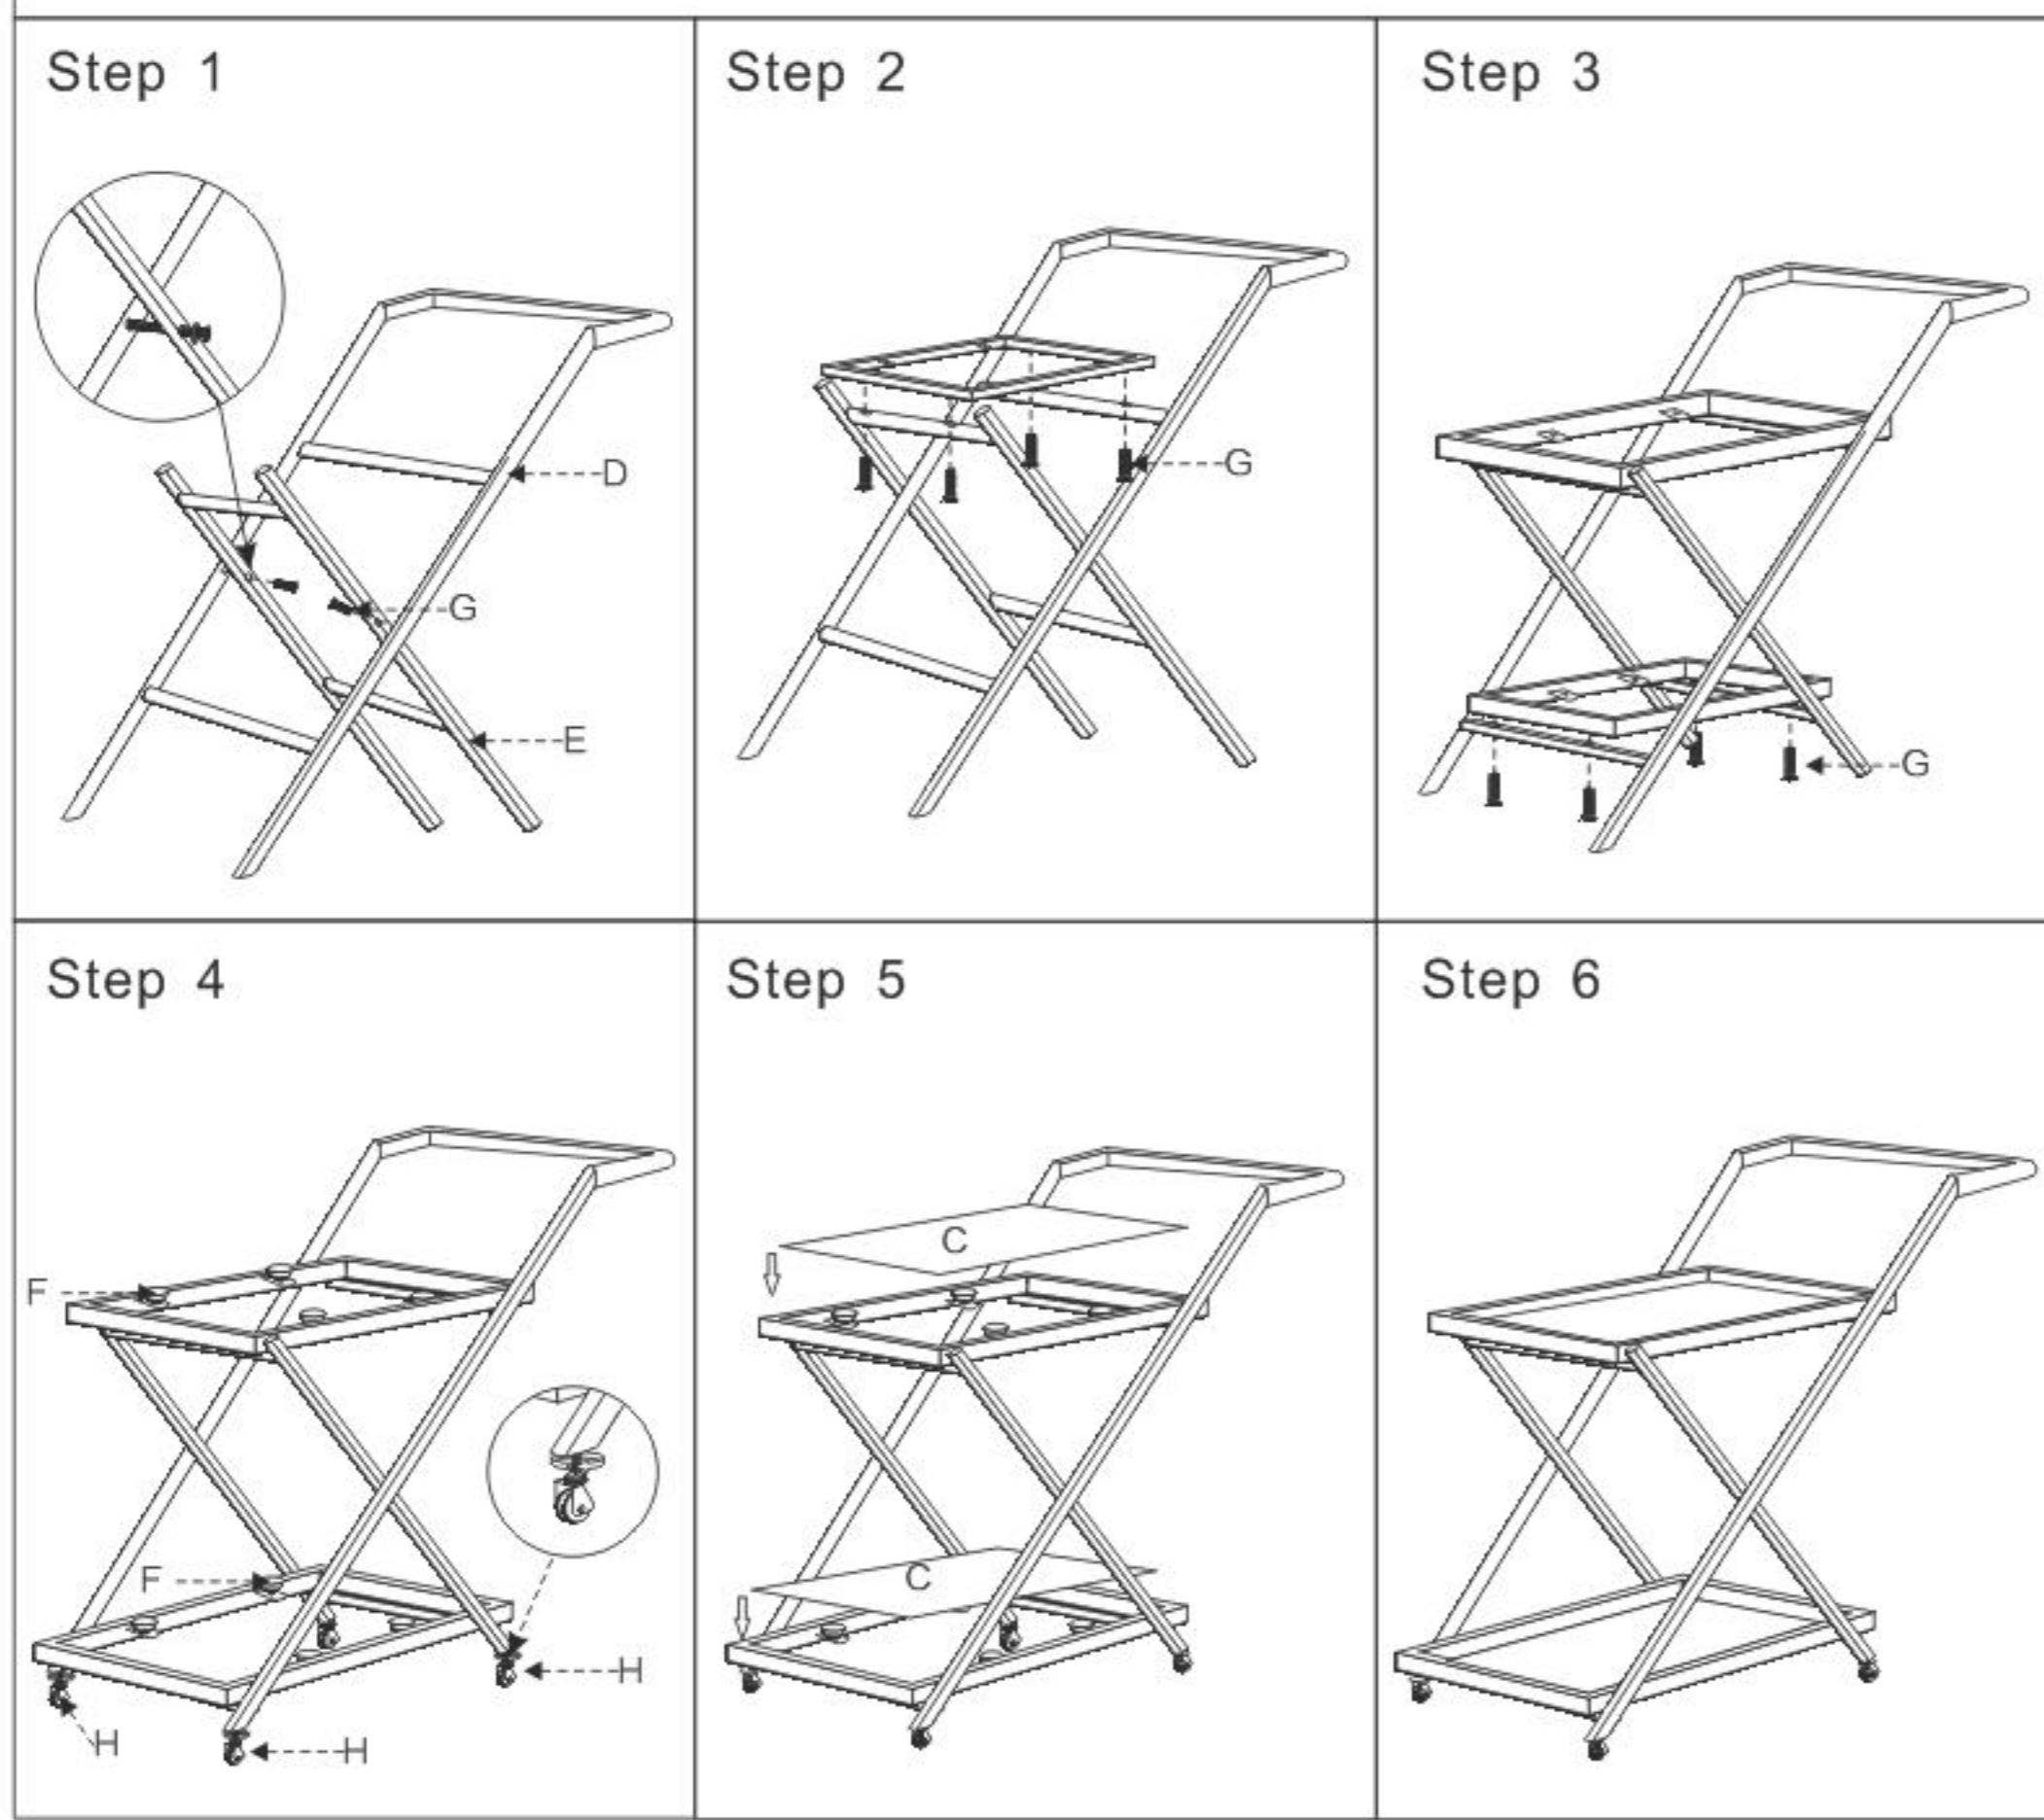

81385-Tray Table Casino Gold **KARE** DESIGN

PARTS	PICTURE	QTY
A		1PCS
B		1PCS
C		2PCS
D		1PCS
E		1PCS
F		8PCS
G		10PCS
H		4 PCS
I		1 PCS