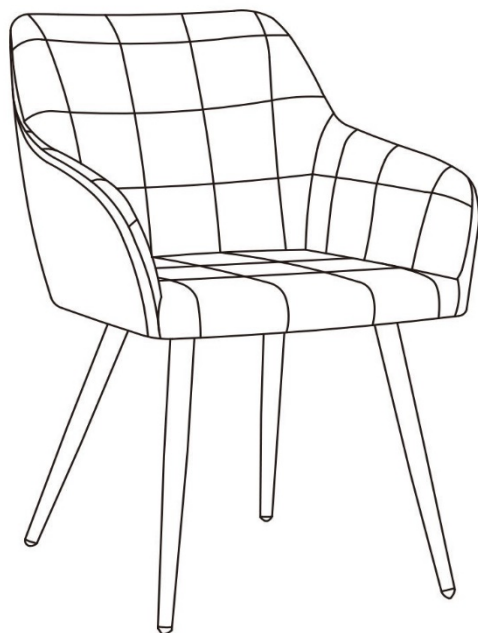

81489 Arm Chair Bretagne Green

KARE
DESIGN

(1) x1	
(2) x2	
(3) x2	
(4) x12	
(5) x12	
(6) x1	