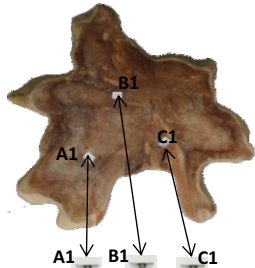

81838

Side Table Root Nature

ASSEMBLING INSTRUCTION

Hardware list :

- 1. Nail Screw (15 pcs)

Component List :

- 1. Teak tray Slace (top)

- 2. Teak legs (bottom)