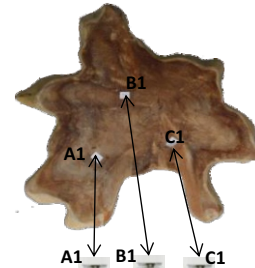

81838

Side Table Root Nature

ASSEMBLING INSTRUCTION

Hardware list :

- 1. Nail Screw (15 pcs)

Component List :

- 1. Teak tray Slace (top)

- 2. Teak legs (bottom)