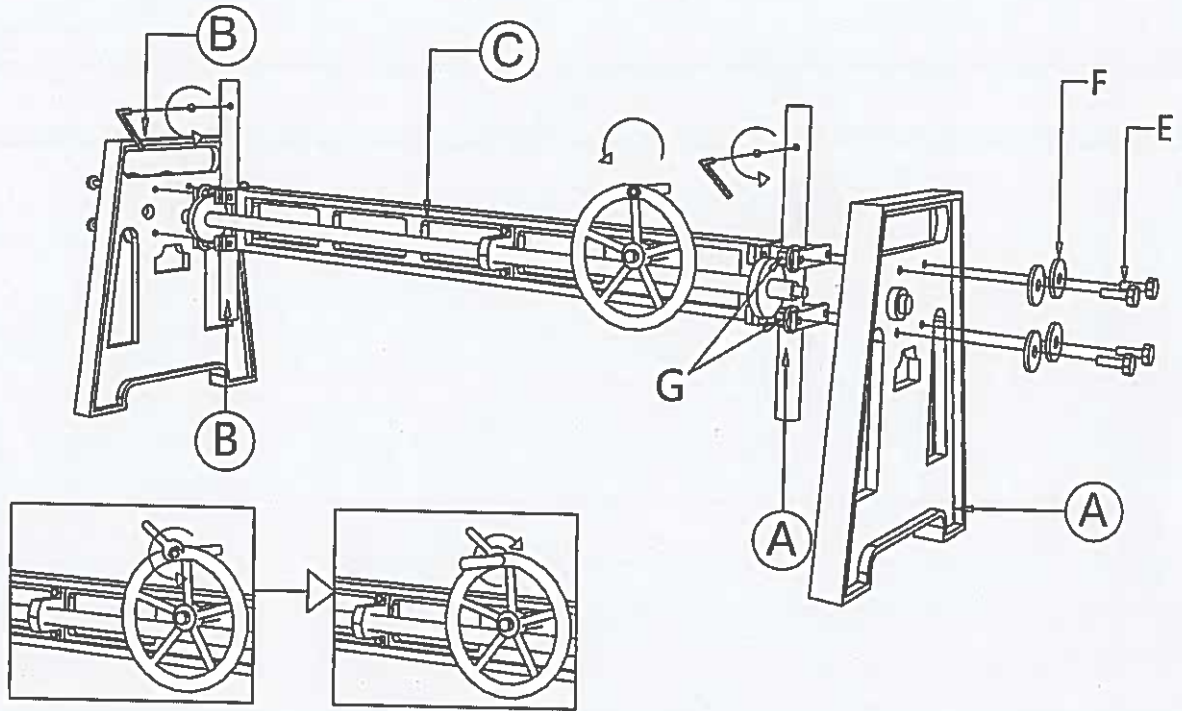

78823 Table steamboat 160 X 80 cm

78823 Table steamboat 160 X 80 cm