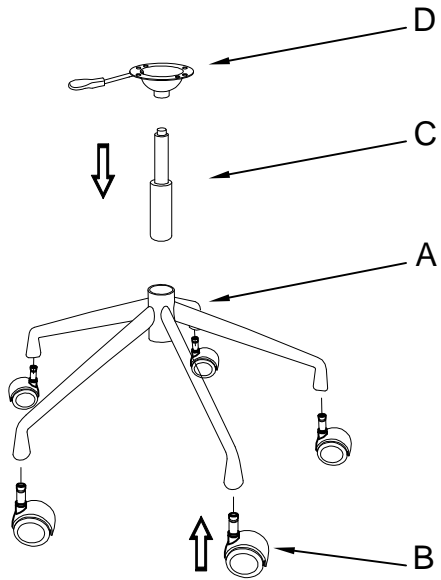

MODEL:82228  
Office Chair Lounge Brown

A	B	C	D	E	F	G	H	I	J
						 ø6 big flat washer	 M6*35 screws	 M6*25 screws	
1	5	1	1	1	1	4	2	2	1

(1)

(2)