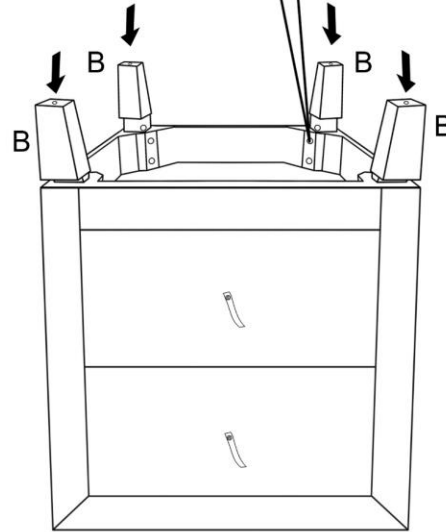

ITEM#82229 Dresser Luxury 2 drawers

ITEM#83890 Dresser Luxury 2 drawers-champagne

KARE
DESIGN

A x1 pc

B x4 pcs

①	 Bolts	8 pcs
②	 Spring Washers	8 pcs
③	 Flat Washers	8 pcs
④	 Allen key	1 pc

A