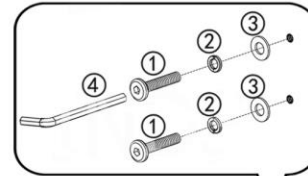

ITEM#82229 Dresser Luxury 2 drawers

ITEM#83890 Dresser Luxury 2 drawers-champagne

KARE
DESIGN

A x1 pc

B x4 pcs

①	 Bolts	8 pcs
②	 Spring Washers	8 pcs
③	 Flat Washers	8 pcs
④	 Allen key	1 pc

A