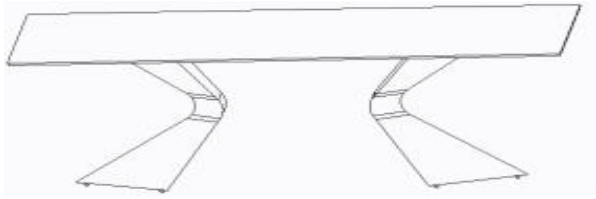

82377-COFFEE TABLE GLORIA GOLD 140*82CM

KARE
DESIGN

	tempered glass	1pcs	A
	leg	2pcs	B
	screw	6pcs	C
	Adjust the glue	6pcs	D
	wrench	1pcs	E