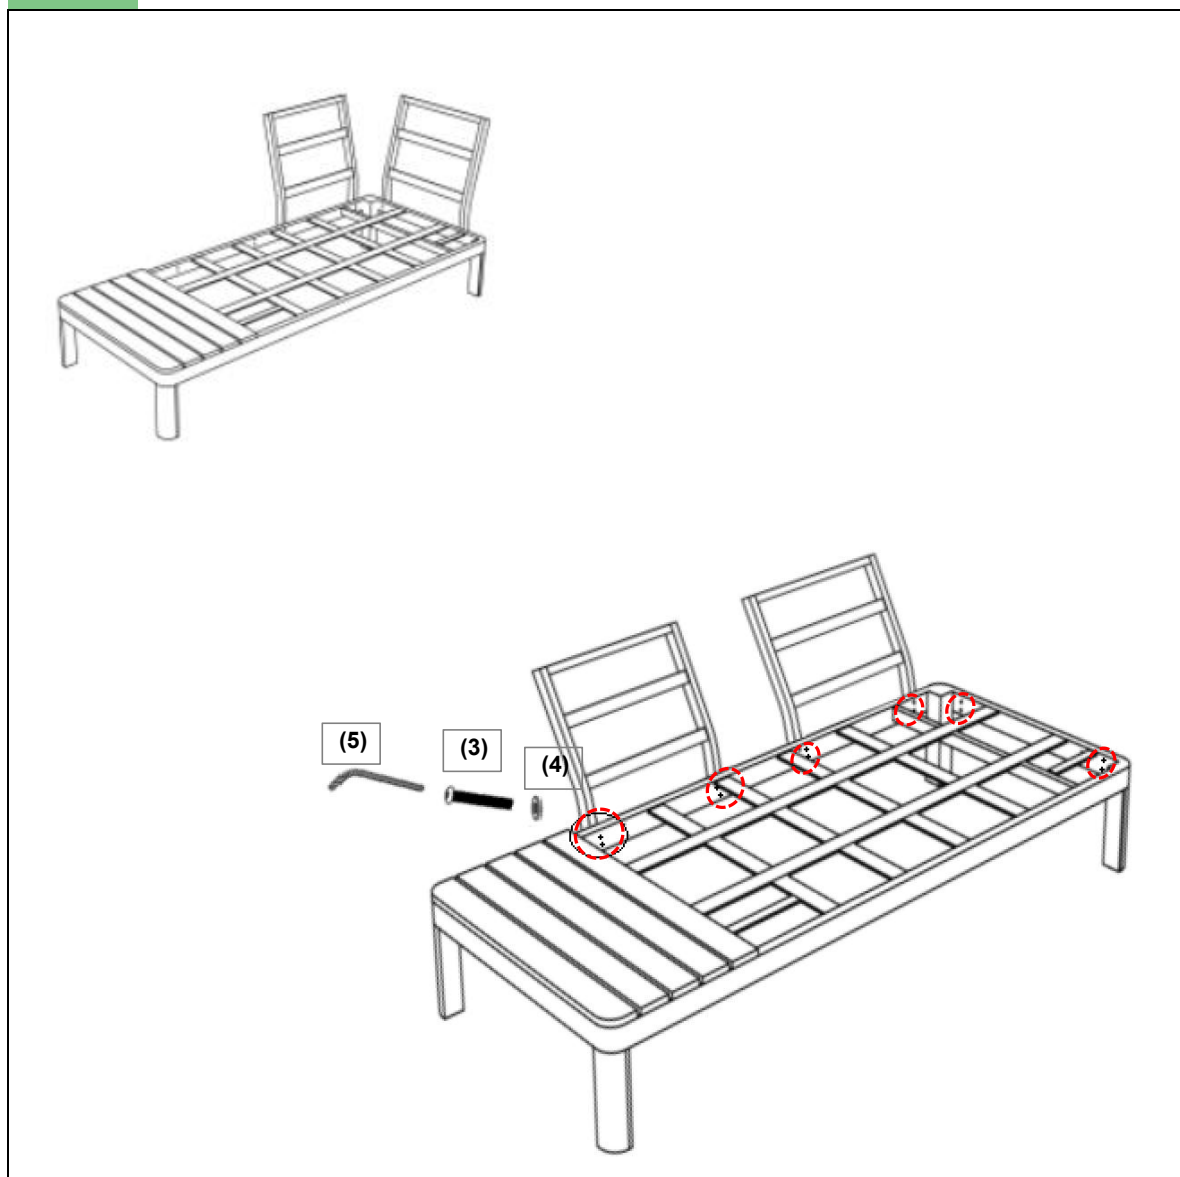

82724 - Recamiere Happy Day Left
New Style Double Lounger / Recamiere left

KARE
DESIGN

 (1) x 2	 (2) x 1	 (3) x 8
 (4) x 8	 (5) x 1	 (6) x 2

①

②