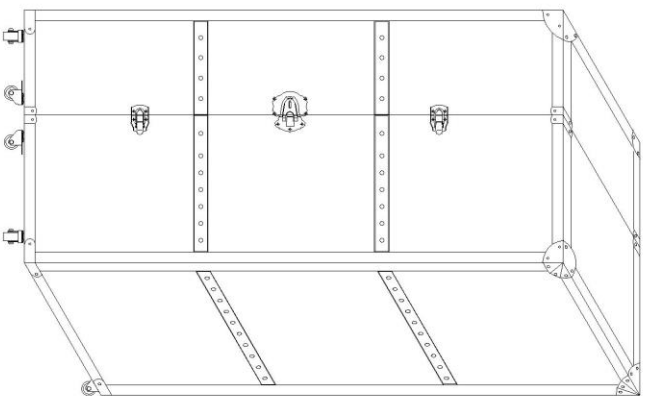

# 82885 Wardrobe Trunk Bar Colonial

**KARE**  
DESIGN

A 4x

C 1x

B 2x