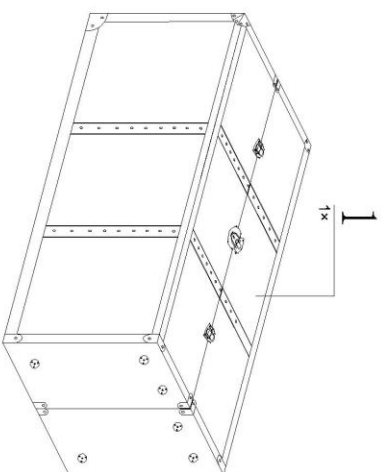

# 82885 Wardrobe Trunk Bar Colonial

**KARE**  
DESIGN

A 4x

C 1x

B 2x