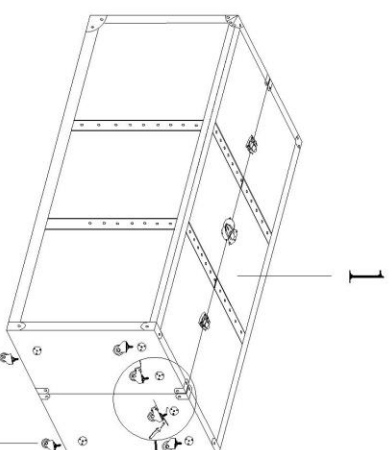

# 82885 Wardrobe Trunk Bar Colonial

**KARE**  
DESIGN

A 4x

C 1x

B 2x