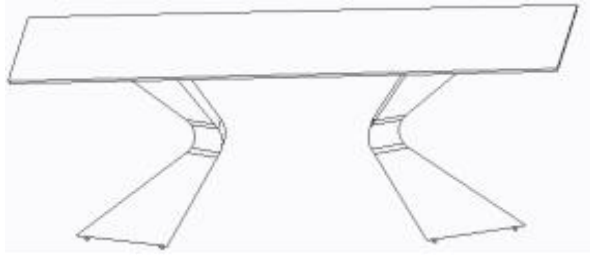

82966-TABLE GLORIA RAINBOW 200*100CM

KARE
DESIGN

	tempered glass	1pcs	A
	leg	2pcs	B
	screw	6pcs	C
	adjustable rubber plug	6pcs	D
	wrench	1pcs	E