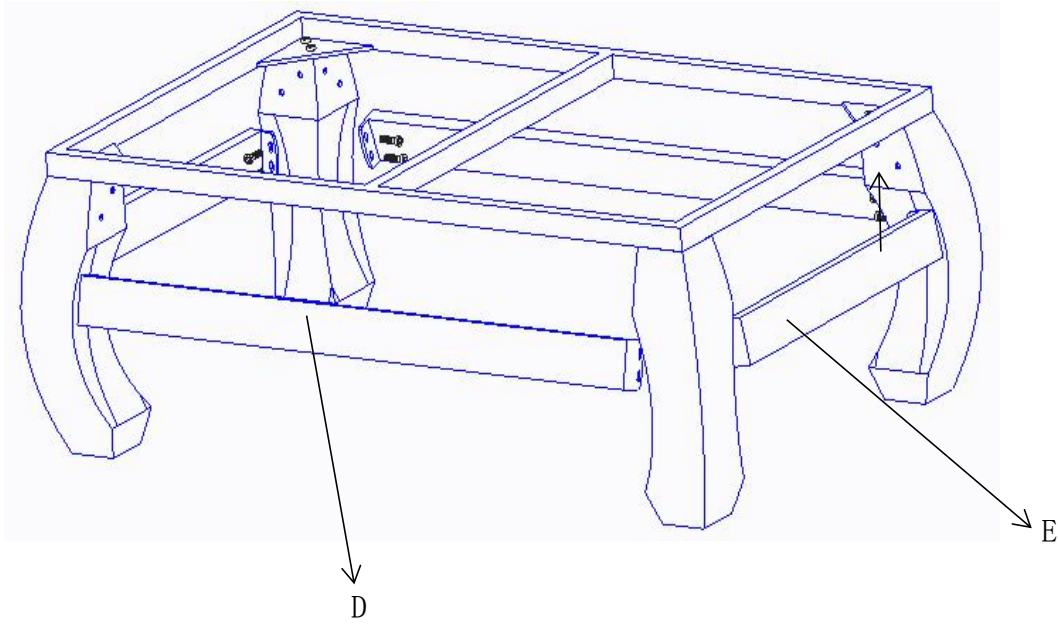

82968-COFFEE TABLE OPIUM CHROME MARBLE 120*60CM

KARE
DESIGN

	124*64*2cm marble	1pcs	A
	120*60cm	1pcs	B
	36cm leg	4pcs	C
	115.5cm edge	2pcs	D
	55.5cm edge	2pcs	E
	screw	24pcs	F
	wrench	1pcs	G

Attention : the marble is removable

Setp 1 :

Setp 2 :

Setp 3 : Tighten all the screws, and finally put a marble