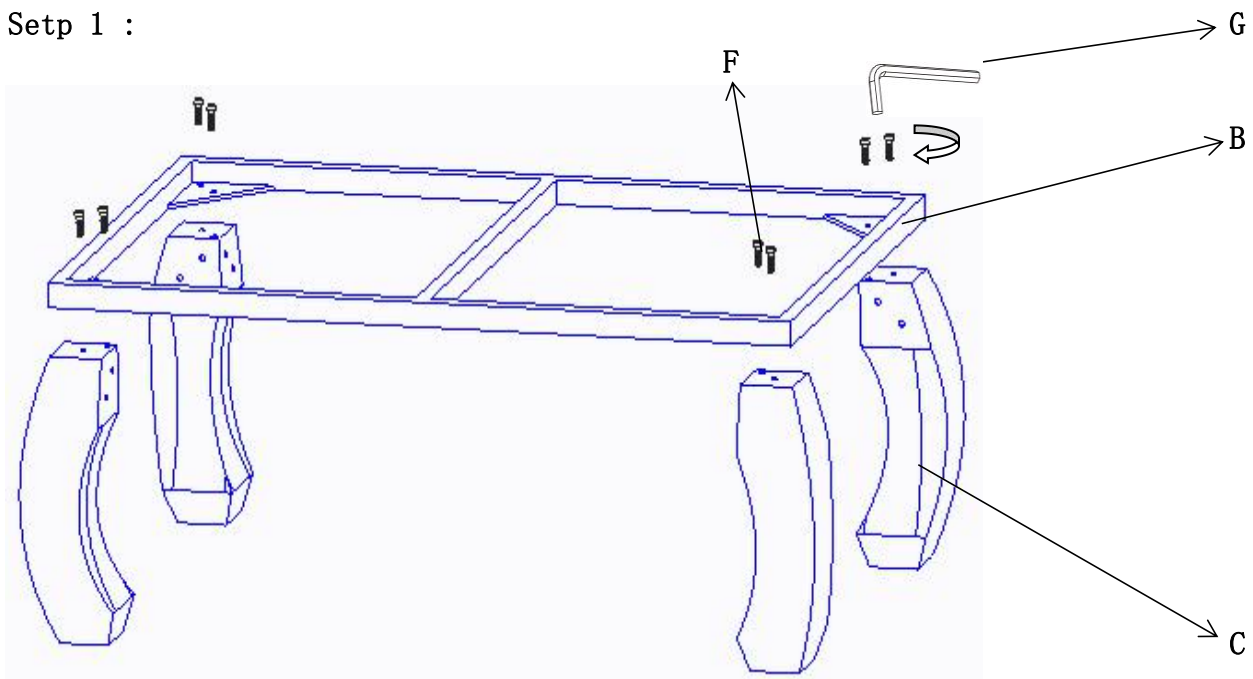

82968-COFFEE TABLE OPIUM CHROME MARBLE 120*60CM

KARE
DESIGN

	124*64*2cm marble	1pcs	A
	120*60cm	1pcs	B
	36cm leg	4pcs	C
	115.5cm edge	2pcs	D
	55.5cm edge	2pcs	E
	screw	24pcs	F
	wrench	1pcs	G

Attention : the marble is removable

Setp 1 :

Setp 2 :

Setp 3 : Tighten all the screws, and finally put a marble