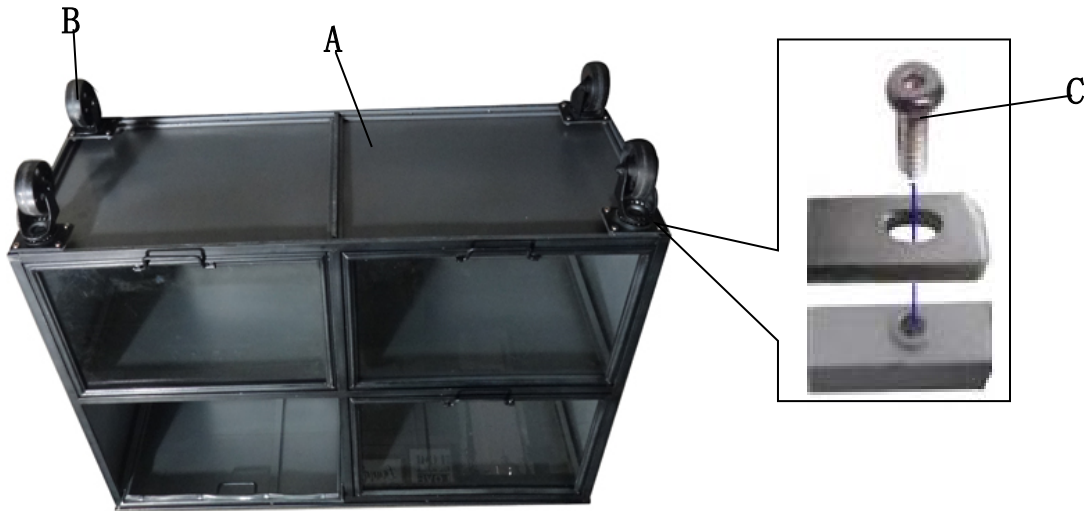

#83229 Dresser Gold Coast

KARE
DESIGN

1

2

No.	TYPE	QUANTITY	NO	TYPE	QUANTITY
A		1PC	B		4PCS
C		16PCS	D		1PC