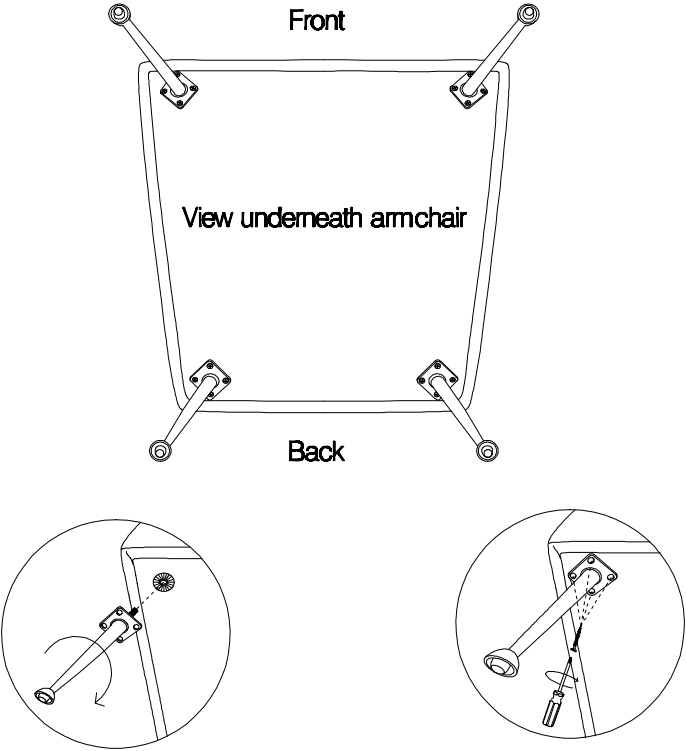

# 83532 Armchair Vegas Forever Bluegreen

① Screw leg into locating hole as diagram (4 holes located in each corner of base of chair)

② Fix legs in position by 4 screws

NO	1	2
TYPE		
QTY	4pcs	16pcs