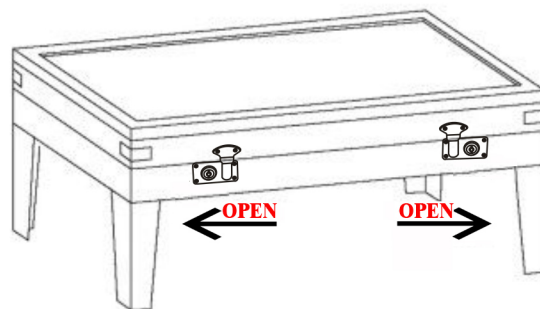

83268 Coffee Table Collector
122x55cm

KARE
DESIGN

①

②

NO.	A	B	C	D
TYPE			 M8x15	
QTY	1pcs	4pcs	12pcs	1pcs