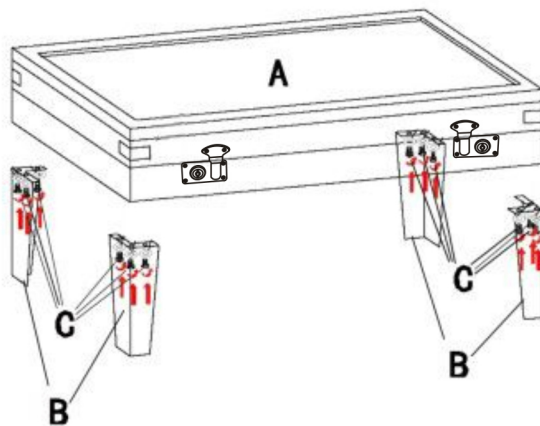

83268 Coffee Table Collector
122x55cm

KARE
DESIGN

①

②

NO.	A	B	C	D
TYPE			 M8x15	
QTY	1pcs	4pcs	12pcs	1pcs