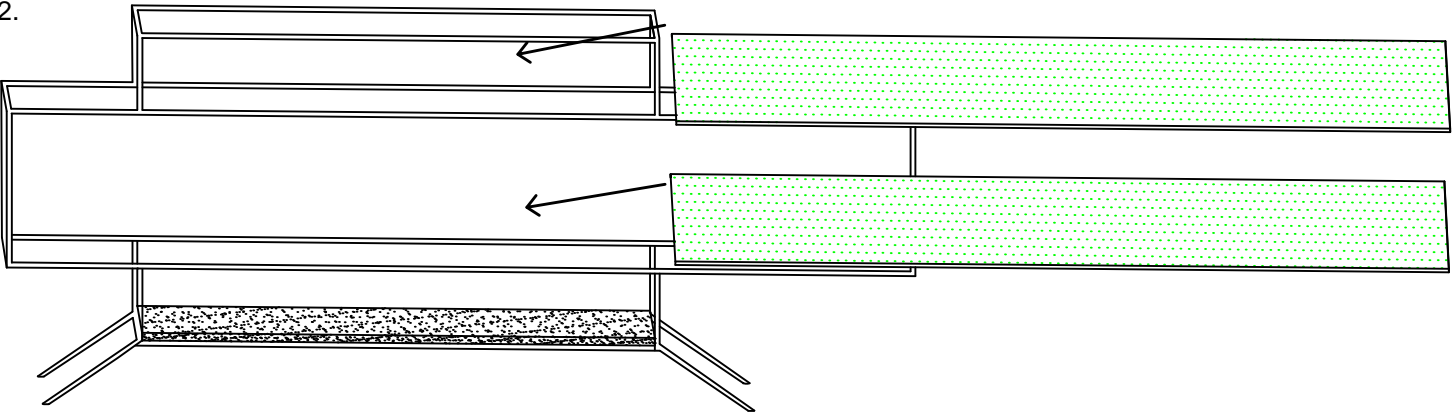

83732 - IRON MEDIA CONSOLE GLASS SELF & TERRAZZO

COMPONENTS

STEP 1.

FIRSTLY, WITH THE HELP OF 2 PEOPLE INSERT THE TERRAZZO TOP FROM SIDE BY TINTING IT LITTLE BIT AND SLOWLY DRAGGING IT.

STEP 2.

NOW DO THE SAME WITH 2 BIG GLASS TOPS.

STEP 3.

NOW, PLACE THE TOP GLASS ON THE CONSOLE.

FULLY ASSEMBLE STRUCTURE.