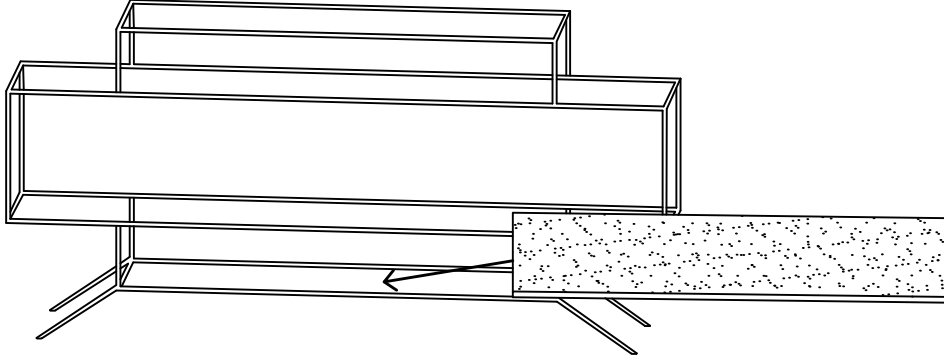

83732 - IRON MEDIA CONSOLE GLASS SELF & TERRAZZO

COMPONENTS

STEP 1.

FIRSTLY, WITH THE HELP OF 2 PEOPLE INSERT THE TERRAZZO TOP FROM SIDE BY TINTING IT LITTLE BIT AND SLOWLY DRAGGING IT.

STEP 2.

NOW DO THE SAME WITH 2 BIG GLASS TOPS.

STEP 3.

NOW, PLACE THE TOP GLASS ON THE CONSOLE.

FULLY ASSEMBLE STRUCTURE.