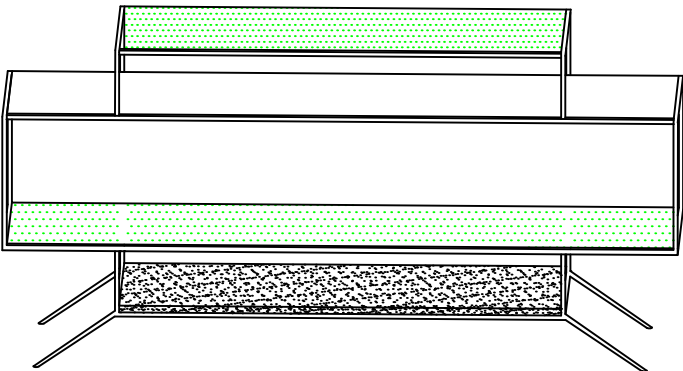

83732 - IRON MEDIA CONSOLE GLASS SELF & TERRAZZO

COMPONENTS

STEP 1.

FIRSTLY, WITH THE HELP OF 2 PEOPLE INSERT THE TERRAZZO TOP FROM SIDE BY TINTING IT LITTLE BIT AND SLOWLY DRAGGING IT.

STEP 2.

NOW DO THE SAME WITH 2 BIG GLASS TOPS.

STEP 3.

NOW, PLACE THE TOP GLASS ON THE CONSOLE.

FULLY ASSEMBLE STRUCTURE.