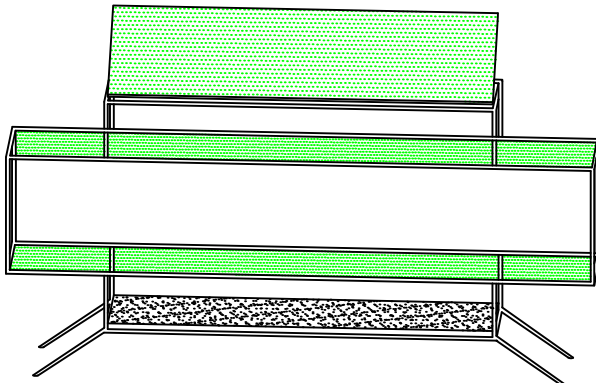

83732 - IRON MEDIA CONSOLE GLASS SELF & TERRAZZO

COMPONENTS

STEP 1.

FIRSTLY, WITH THE HELP OF 2 PEOPLE INSERT THE TERRAZZO TOP FROM SIDE BY TINTING IT LITTLE BIT AND SLOWLY DRAGGING IT.

STEP 2.

NOW DO THE SAME WITH 2 BIG GLASS TOPS.

STEP 3.

NOW, PLACE THE TOP GLASS ON THE CONSOLE.

FULLY ASSEMBLE STRUCTURE.