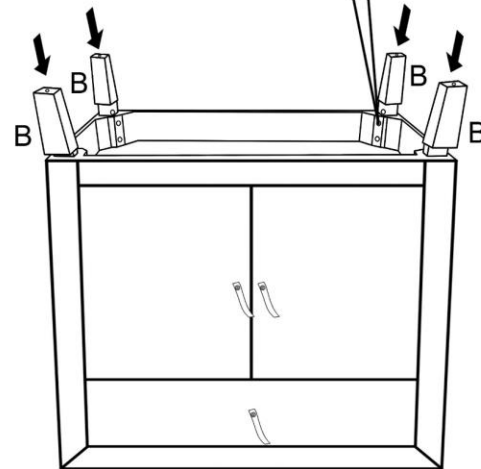

ITEM#82230 Dresser Luxury 2 Doors 1 Drawer

ITEM#83891 Dresser Luxury Gold 2 Doors 1 Drawer

KARE
DESIGN

A x1 pc

B x4 pcs

①	 Bolts	8 pcs
②	 Spring Washers	8 pcs
③	 Flat Washers	8 pcs
④	 Allen key	1 pc

A