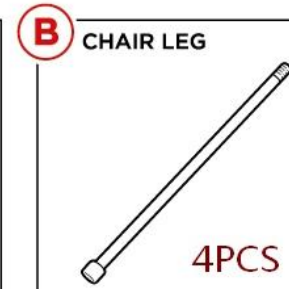

83987 Sessel Acapulco

PARTS

PRODUCT ASSEMBLY

- 1** Screw four part B chair legs into a part A chair.
Repeat to build another chair.