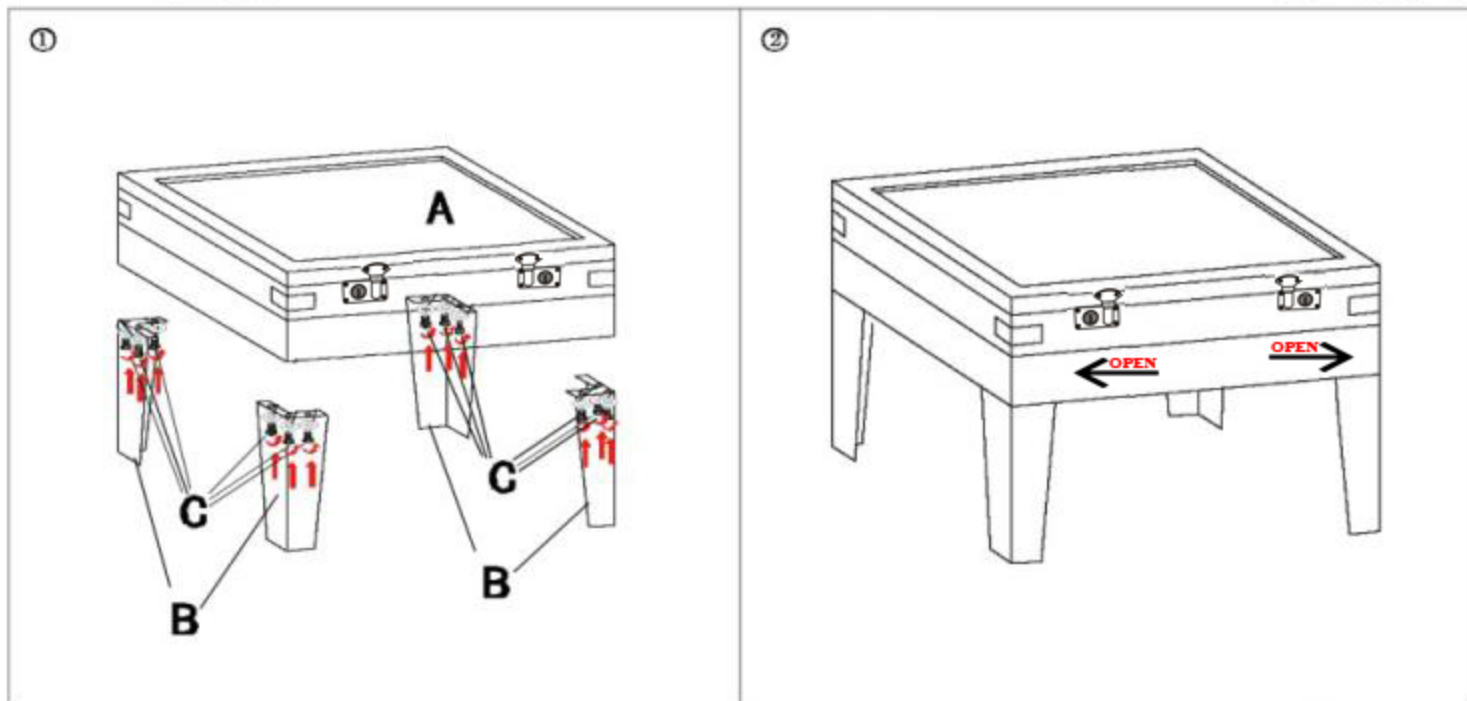

84108 Side Table Collector Black
55x55cm

KARE
DESIGN

NO.	A	B	C	D
TYPE			 M8x15	
QTY	1pcs	4pcs	12pcs	1pcs