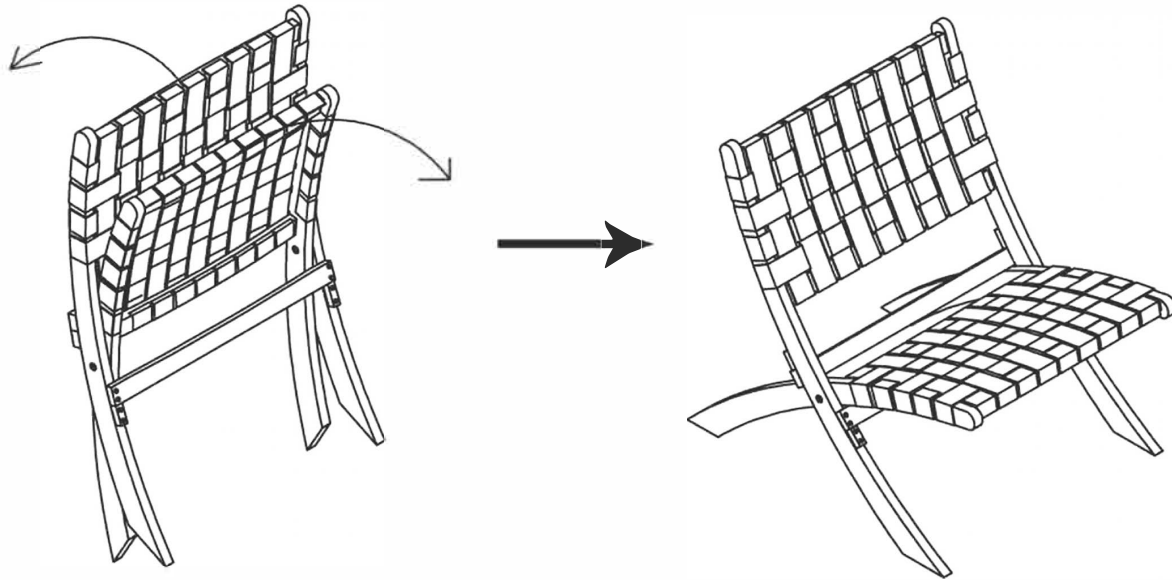

84122  
FOLDING CHAIR IPANEMA

**KARE**  
DESIGN

**MAXIMUM WEIGHT  
LOADING - 100KG**